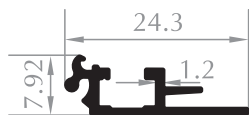

25'LİK ÇERÇEVE ALTI
FRAME PROFILE
Kod/Code :RK1005
Ağırlık/Weight:0,138 kg/m