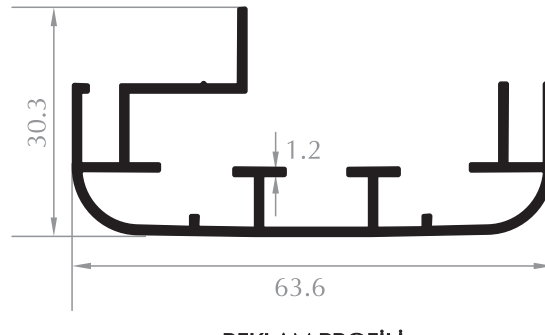

25'LİK ÇERÇEVE PROFİLİ
FRAME PROFILE
Kod/Code :RK1009
Ağırlık/Weight:0,090 kg/m

23'LÜK ÇERÇEVE ALTI
FRAME PROFILE
Kod/Code :RK1010
Ağırlık/Weight:0,153 kg/m

REKLAM PROFİLİ
ADVERTISEMENT PROFILE
Kod/Code :RK1011
Ağırlık/Weight:0,223 kg/m

REKLAM PROFİLİ
ADVERTISEMENT PROFILE
Kod/Code :RK1012
Ağırlık/Weight:0,331 kg/m

REKLAM PROFİLİ
ADVERTISEMENT PROFILE
Kod/Code :RK1013
Ağırlık/Weight:0,100 kg/m

REKLAM PROFİLİ
ADVERTISEMENT PROFILE
Kod/Code :RK1014
Ağırlık/Weight:0,157 kg/m

25'LİK KANALLI ALT
LOWER PROFILE
Kod/Code :RK1015
Ağırlık/Weight:0,114 kg/m

REKLAM PROFİLİ
ADVERTISEMENT PROFILE
Kod/Code :RK1016
Ağırlık/Weight:0,625 kg/m