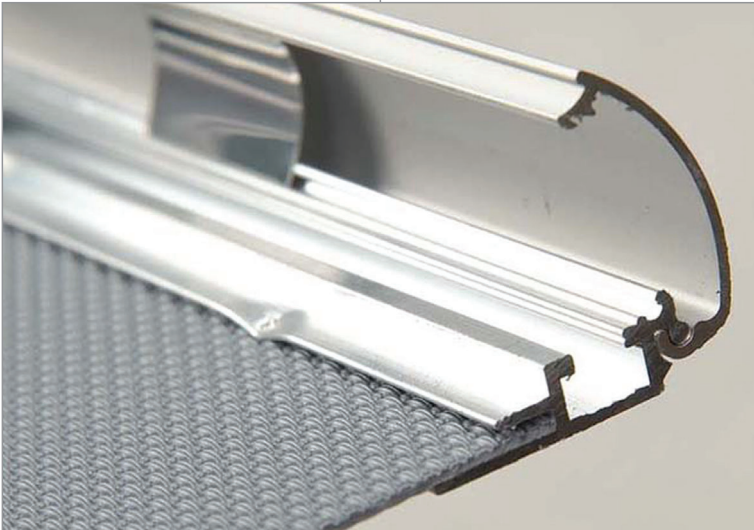

Aldom
G R O U P

Reklam Profilleri
Display & Advertisement Profiles

KAPALI ELİPS BORU
CLOSED PIPE PROFILE
Kod/Code :RK1001
Ağırlık/Weight:0,618 kg/m

KANALLI ELİPS BORU
PIPE PROFILE WITH CHANNEL
Kod/Code :RK1002
Ağırlık/Weight:0,749 kg/m