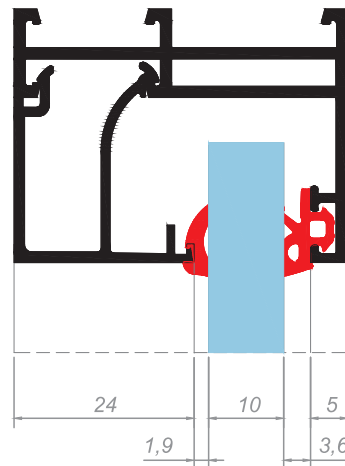

**ALÜMİNYUM KAPI ADAPTÖRÜ**  
ADAPTER FOR ALUMINIUM DOOR

Kod/Code :OB-G02  
Ağırlık/Weight:0,327 kg/m

**CAM KAPI ADAPTÖRÜ**  
ADAPTER FOR GLASS DOOR

Kod/Code :OB-G03  
Ağırlık/Weight:0,380 kg/m

**8mm CAM PROFİLİ**  
8mm GLAZING BEAD  
Kod/Code :OB-G01  
Ağırlık/Weight:0,306 kg/m

**10mm CAM PROFİLİ**  
10mm GLAZING BEAD  
Kod/Code :OB-G04  
Ağırlık/Weight:0,299 kg/m

**30mm CAM PROFİLİ**  
30mm GLAZING BEAD  
Kod/Code :OB-G05  
Ağırlık/Weight:0,187 kg/m

SERİ 3 / SERIE 3

\* 8 mm Cam  
8mm Glass

\* 10 mm Cam  
10mm Glass

\* 30 mm Cam  
30mm Glass