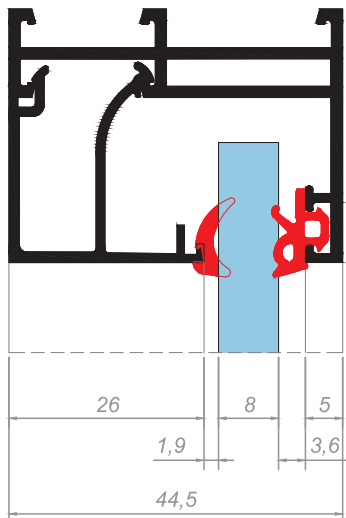

**ALÜMİNYUM KAPI ADAPTÖRÜ**  
ADAPTER FOR ALUMINIUM DOOR

Kod/Code :OB-G02  
Ağırlık/Weight:0,327 kg/m

**CAM KAPI ADAPTÖRÜ**  
ADAPTER FOR GLASS DOOR

Kod/Code :OB-G03  
Ağırlık/Weight:0,380 kg/m

**8mm CAM PROFİLİ**  
8mm GLAZING BEAD  
Kod/Code :OB-G01  
Ağırlık/Weight:0,306 kg/m

**10mm CAM PROFİLİ**  
10mm GLAZING BEAD  
Kod/Code :OB-G04  
Ağırlık/Weight:0,299 kg/m

**30mm CAM PROFİLİ**  
30mm GLAZING BEAD  
Kod/Code :OB-G05  
Ağırlık/Weight:0,187 kg/m

SERİ 3 / SERIE 3

\* 8 mm Cam  
8mm Glass

\* 10 mm Cam  
10mm Glass

\* 30 mm Cam  
30mm Glass