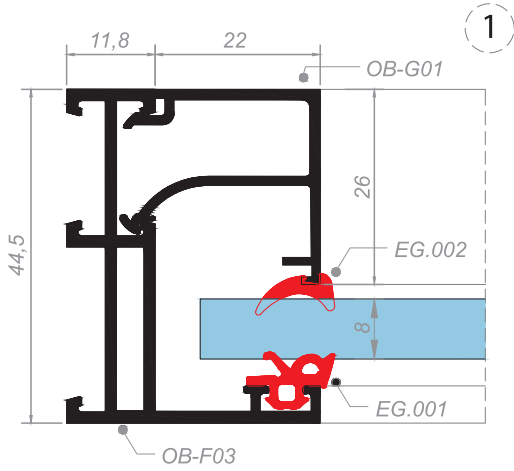

**ALÜMİNYUM KAPI ADAPTÖRÜ**  
ADAPTER FOR ALUMINIUM DOOR

Kod/Code :OB-G02  
Ağırlık/Weight:0,327 kg/m

**CAM KAPI ADAPTÖRÜ**  
ADAPTER FOR GLASS DOOR

Kod/Code :OB-G03  
Ağırlık/Weight:0,380 kg/m

**8mm CAM PROFİLİ**  
8mm GLAZING BEAD  
Kod/Code :OB-G01  
Ağırlık/Weight:0,306 kg/m

**10mm CAM PROFİLİ**  
10mm GLAZING BEAD  
Kod/Code :OB-G04  
Ağırlık/Weight:0,299 kg/m

**30mm CAM PROFİLİ**  
30mm GLAZING BEAD  
Kod/Code :OB-G05  
Ağırlık/Weight:0,187 kg/m

SERİ 3 / SERIE 3

\* 8 mm Cam  
8mm Glass

\* 10 mm Cam  
10mm Glass

\* 30 mm Cam  
30mm Glass