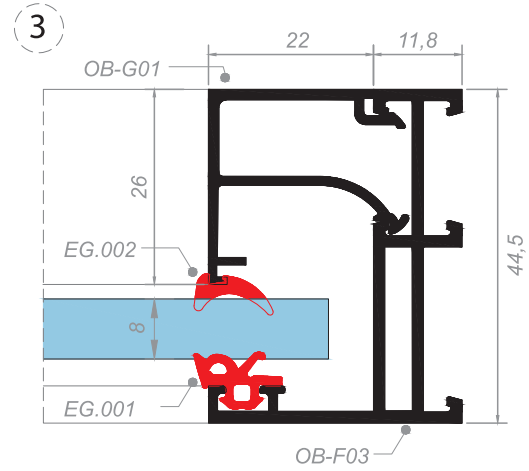

**ALÜMİNYUM KAPI ADAPTÖRÜ**  
ADAPTER FOR ALUMINIUM DOOR

Kod/Code :OB-G02  
Ağırlık/Weight:0,327 kg/m

**CAM KAPI ADAPTÖRÜ**  
ADAPTER FOR GLASS DOOR

Kod/Code :OB-G03  
Ağırlık/Weight:0,380 kg/m

**8mm CAM PROFİLİ**  
8mm GLAZING BEAD  
Kod/Code :OB-G01  
Ağırlık/Weight:0,306 kg/m

**10mm CAM PROFİLİ**  
10mm GLAZING BEAD  
Kod/Code :OB-G04  
Ağırlık/Weight:0,299 kg/m

**30mm CAM PROFİLİ**  
30mm GLAZING BEAD  
Kod/Code :OB-G05  
Ağırlık/Weight:0,187 kg/m

SERİ 3 / SERIE 3

\* 8 mm Cam  
8mm Glass

\* 10 mm Cam  
10mm Glass

\* 30 mm Cam  
30mm Glass