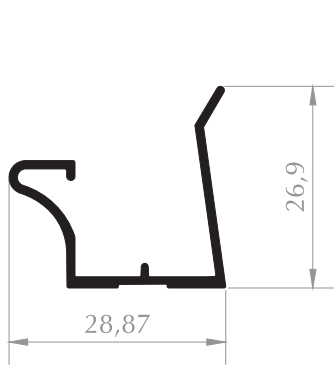

**BAZA PROFİLİ**  
BASE PROFILE  
Kod/Code :MB1049  
Ağırlık/Weight:0,388 kg/m

**SÜRGÜ DOLAP PROFİLİ**  
SLIDING WARDROBE PROFILE  
Kod/Code :MB1059  
Ağırlık/Weight:0,352 kg/m

**SÜRGÜ DOLAP PROFİLİ**  
SLIDING WARDROBE PROFILE  
Kod/Code :MB1063  
Ağırlık/Weight:0,325 kg/m

**MOBİLYA PROFİLİ**  
FURNITURE PROFILE  
Kod/Code :MB1037  
Ağırlık/Weight:2,032 kg/m

**SÜRGÜ DOLAP PROFİLİ**  
SLIDING WARDROBE PROFILE  
Kod/Code :MB1058  
Ağırlık/Weight:0,547 kg/m

**SÜRGÜ DOLAP PROFİLİ**  
SLIDING WARDROBE PROFILE  
Kod/Code :MB1060  
Ağırlık/Weight:0,425 kg/m

**MOBİLYA PROFİLİ**  
FURNITURE PROFILE  
Kod/Code :MB1039  
Ağırlık/Weight:0,484 kg/m

**MOBİLYA PROFİLİ**  
FURNITURE PROFILE  
Kod/Code :MB1038  
Ağırlık/Weight:0,470 kg/m

**MOBİLYA PROFİLİ**  
FURNITURE PROFILE  
Kod/Code :MB3009  
Ağırlık/Weight:0,242 kg/m