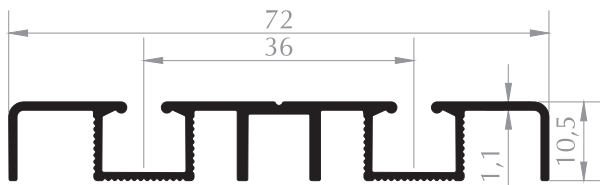

ALT RAY PROFİLİ
RAIL PROFILE
Kod/Code :MB1068
Ağırlık/Weight :0,491 kg/m