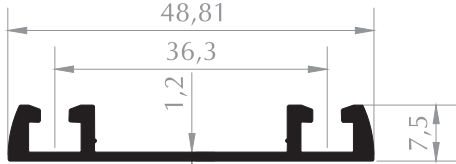

ALT RAY PROFİLİ
RAIL PROFILE
Kod/Code :MB3001
Ağırlık/Weight :0,330 kg/m