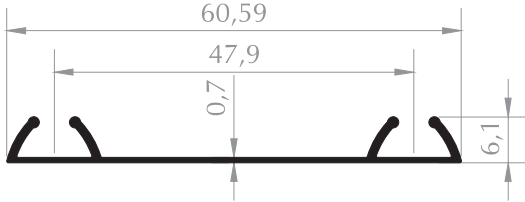

ALT RAY PROFİLİ
RAIL PROFILE
Kod/Code :MB1026
Ağırlık/Weight :0,193 kg/m