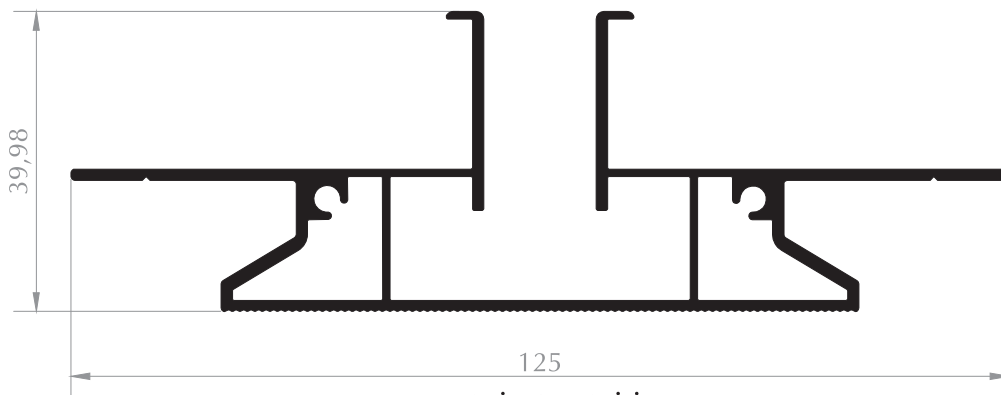

MOBİLYA PROFİLİ
FURNITURE PROFILE
Kod/Code :MB3027
Ağırlık/Weight:1,293 kg/m