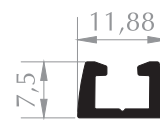

MOBİLYA PROFİLİ
FURNITURE PROFILE
Kod/Code :MB3006
Ağırlık/Weight :0,114 kg/m