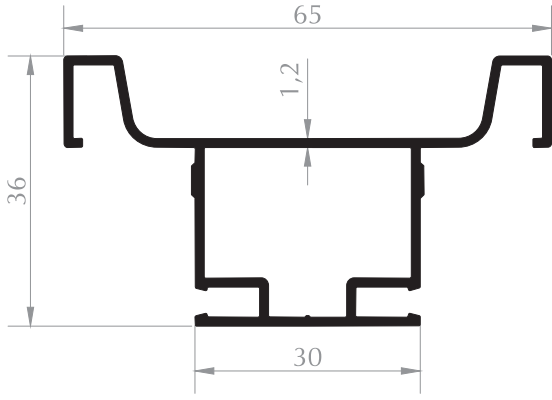

MOBİLYA PROFİLİ
FURNITURE PROFILE
Kod/Code :MB3013
Ağırlık/Weight:0,658 kg/m