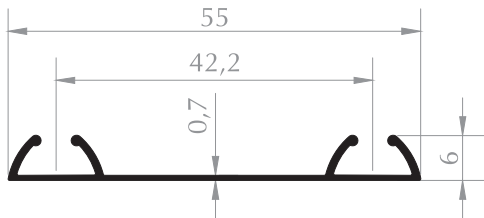

**RAY KAPAK PROFİLİ**  
RAIL PROFILE  
Kod/Code : MB1054  
Ağırlık/Weight : 0,461 kg/m

**RAY KAPAK PROFİLİ**  
RAIL PROFILE  
Kod/Code : MB1057  
Ağırlık/Weight : 0,488 kg/m

**KAPAK PROFİLİ**  
CAP PROFILE  
Kod/Code :MB3002  
Ağırlık/Weight :0,122 kg/m

**KAPAK PROFİLİ (MB1061)**  
CAP PROFILE  
Kod/Code :MB1062  
Ağırlık/Weight :0,089 kg/m

**ALT RAY PROFİLİ**  
RAIL PROFILE  
Kod/Code :MB3001  
Ağırlık/Weight :0,330 kg/m

**ALT RAY PROFİLİ**  
RAIL PROFILE  
Kod/Code :MD-1061  
Ağırlık/Weight :0,260 kg/m

**ALT RAY PROFİLİ**  
RAIL PROFILE  
Kod/Code :MB1026  
Ağırlık/Weight :0,193 kg/m

**ALT RAY PROFİLİ**  
RAIL PROFILE  
Kod/Code :MB3019  
Ağırlık/Weight :0,252 kg/m

**ALT RAY PROFİLİ**  
RAIL PROFILE  
Kod/Code :MB1025  
Ağırlık/Weight :0,174 kg/m