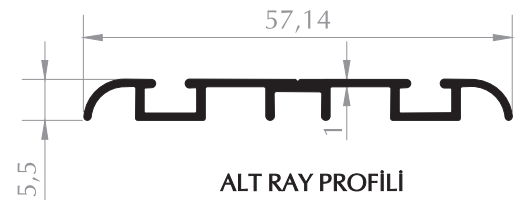

ALT RAY PROFİLİ
RAIL PROFILE
Kod/Code :MB1051
Ağırlık/Weight :0,279 kg/m