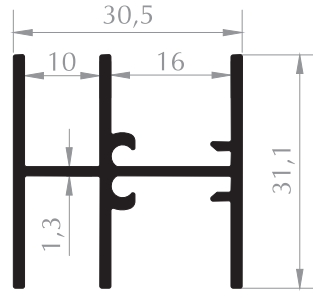

MOBİLYA PROFİLİ
FURNITURE PROFILE
Kod/Code :MB1005
Ağırlık/Weight:0,518 kg/m