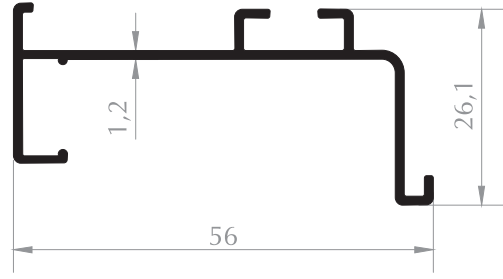

MOBİLYA PROFİLİ
FURNITURE PROFILE
Kod/Code :MB3016
Ağırlık/Weight:0,393 kg/m