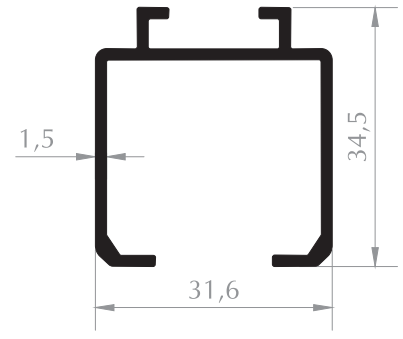

**MOBİLYA PROFİLİ**  
FURNITURE PROFILE  
Kod/Code :MB3026  
Ağırlık/Weight:0,911 kg/m

**MOBİLYA PROFİLİ**  
FURNITURE PROFILE  
Kod/Code :MB3029  
Ağırlık/Weight:0,575 kg/m

**MOBİLYA PROFİLİ**  
FURNITURE PROFILE  
Kod/Code :MB3030  
Ağırlık/Weight:0,840 kg/m

**MOBİLYA PROFİLİ**  
FURNITURE PROFILE  
Kod/Code :MB3032  
Ağırlık/Weight:1,472 kg/m

**MOBİLYA PROFİLİ**  
FURNITURE PROFILE  
Kod/Code :MB3031  
Ağırlık/Weight:1,393 kg/m

**MOBİLYA PROFİLİ**  
FURNITURE PROFILE  
Kod/Code :MB3027  
Ağırlık/Weight:1,293 kg/m

**MOBİLYA PROFİLİ**  
FURNITURE PROFILE  
Kod/Code :MB3022  
Ağırlık/Weight:0,360 kg/m

**H PROFİLİ**  
H PROFILE  
Kod/Code :ST5001  
Ağırlık/Weight:0,254 kg/m

**MOBİLYA PROFİLİ**  
FURNITURE PROFILE  
Kod/Code :MB1044  
Ağırlık/Weight:0,661 kg/m

**MOBİLYA PROFİLİ**  
FURNITURE PROFILE  
Kod/Code :MB1006  
Ağırlık/Weight:0,386 kg/m

**MOBİLYA PROFİLİ**  
FURNITURE PROFILE  
Kod/Code :MB1005  
Ağırlık/Weight:0,518 kg/m

**MOBİLYA PROFİLİ**  
FURNITURE PROFILE  
Kod/Code :MB1031  
Ağırlık/Weight:0,473 kg/m