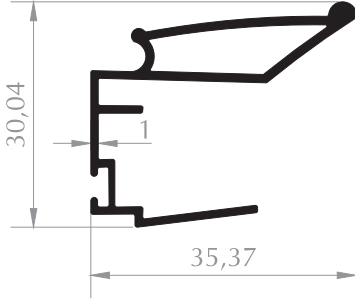

**MOBİLYA PROFİLİ**  
FURNITURE PROFILE  
Kod/Code :MB3010  
Ağırlık/Weight:0,409 kg/m

**MOBİLYA PROFİLİ**  
FURNITURE PROFILE  
Kod/Code :MB3012  
Ağırlık/Weight:0,588 kg/m

**MOBİLYA PROFİLİ**  
FURNITURE PROFILE  
Kod/Code :MB3013  
Ağırlık/Weight:0,658 kg/m

**MOBİLYA PROFİLİ**  
FURNITURE PROFILE  
Kod/Code :MB3016  
Ağırlık/Weight:0,393 kg/m

**MOBİLYA PROFİLİ**  
FURNITURE PROFILE  
Kod/Code :MB3017  
Ağırlık/Weight:0,444 kg/m

**U PROFİLİ**  
U PROFILE  
Kod/Code :MB1050  
Ağırlık/Weight:0,114 kg/m

**MOBİLYA PROFİLİ**  
FURNITURE PROFILE  
Kod/Code :MB3026  
Ağırlık/Weight:0,911 kg/m

**MOBİLYA PROFİLİ**  
FURNITURE PROFILE  
Kod/Code :MB3029  
Ağırlık/Weight:0,575 kg/m

**MOBİLYA PROFİLİ**  
FURNITURE PROFILE  
Kod/Code :MB3030  
Ağırlık/Weight:0,840 kg/m

**MOBİLYA PROFİLİ**  
FURNITURE PROFILE  
Kod/Code :MB3032  
Ağırlık/Weight:1,472 kg/m

**MOBİLYA PROFİLİ**  
FURNITURE PROFILE  
Kod/Code :MB3031  
Ağırlık/Weight:1,393 kg/m

**MOBİLYA PROFİLİ**  
FURNITURE PROFILE  
Kod/Code :MB3027  
Ağırlık/Weight:1,293 kg/m