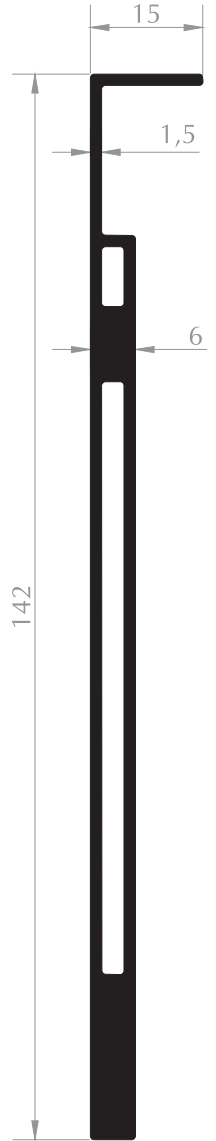

MOBİLYA PROFİLİ
FURNITURE PROFILE
Kod/Code :MB3031
Ağırlık/Weight:1,393 kg/m