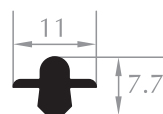

RAY PROFİLİ
RAIL PROFILE
Kod/Code :MB1002
Ağırlık/Weight :0,92 kg/m