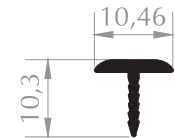

MOBİLYA PROFİLİ
FURNITURE PROFILE
Kod/Code :MB3024
Ağırlık/Weight :0,073 kg/m