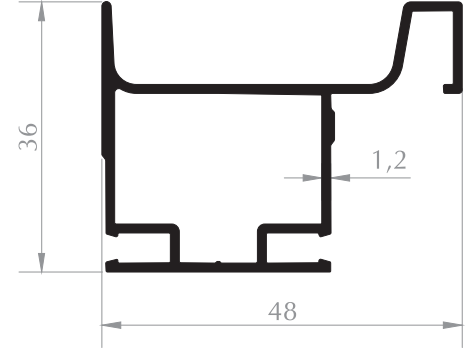

MOBİLYA PROFİLİ
FURNITURE PROFILE
Kod/Code :MB3012
Ağırlık/Weight:0,588 kg/m