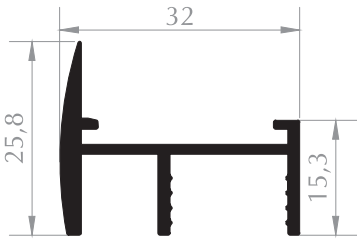

**MOBİLYA PROFİLİ**  
FURNITURE PROFILE  
Kod/Code :MB3026  
Ağırlık/Weight:0,911 kg/m

**MOBİLYA PROFİLİ**  
FURNITURE PROFILE  
Kod/Code :MB3029  
Ağırlık/Weight:0,575 kg/m

**MOBİLYA PROFİLİ**  
FURNITURE PROFILE  
Kod/Code :MB3030  
Ağırlık/Weight:0,840 kg/m

**MOBİLYA PROFİLİ**  
FURNITURE PROFILE  
Kod/Code :MB3032  
Ağırlık/Weight:1,472 kg/m

**MOBİLYA PROFİLİ**  
FURNITURE PROFILE  
Kod/Code :MB3031  
Ağırlık/Weight:1,393 kg/m

**MOBİLYA PROFİLİ**  
FURNITURE PROFILE  
Kod/Code :MB3027  
Ağırlık/Weight:1,293 kg/m

**MOBİLYA PROFİLİ**  
FURNITURE PROFILE  
Kod/Code :MB3022  
Ağırlık/Weight:0,360 kg/m

**H PROFİLİ**  
H PROFILE  
Kod/Code :ST5001  
Ağırlık/Weight:0,254 kg/m

**MOBİLYA PROFİLİ**  
FURNITURE PROFILE  
Kod/Code :MB1044  
Ağırlık/Weight:0,661 kg/m