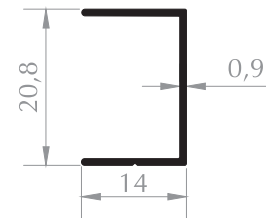

U PROFİLİ
U PROFILE
Kod/Code :MB1050
Ağırlık/Weight:0,114 kg/m