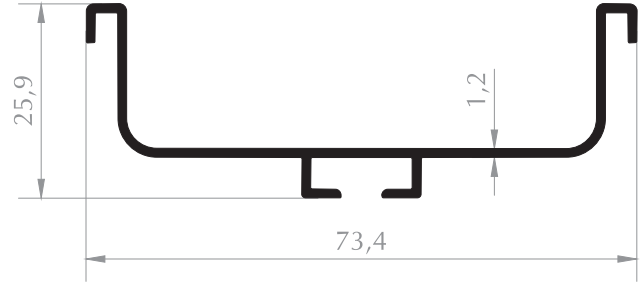

MUTFAK TEZGAH PROFİLİ
KITCHEN COUNTER PROFILE
Kod/Code : MB3015
Ağırlık/Weight : 0,434 kg/m