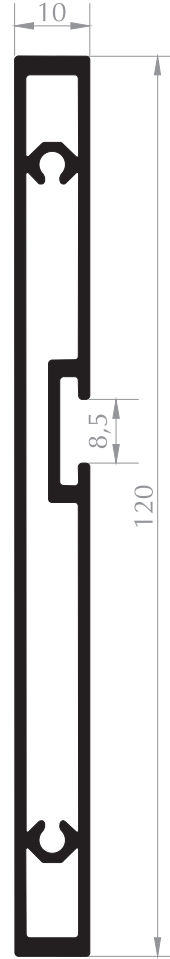

MOBİLYA PROFİLİ
FURNITURE PROFILE
Kod/Code :MB3032
Ağırlık/Weight:1,472 kg/m