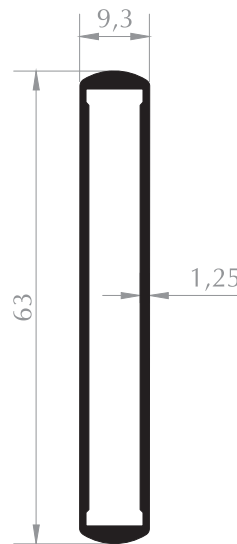

**ÜST RAY PROFİLİ**  
TOP RAIL PROFILE  
Kod/Code :MB1032  
Ağırlık/Weight:0,691 kg/m

**ÜST RAY PROFİLİ**  
TOP RAIL PROFILE  
Kod/Code :MB1019  
Ağırlık/Weight:0,572 kg/m

**BAZA PROFİLİ**  
BASE PROFILE  
Kod/Code :MB1048  
Ağırlık/Weight:0,385 kg/m

**BAZA PROFİLİ**  
BASE PROFILE  
Kod/Code :MB1049  
Ağırlık/Weight:0,388 kg/m

**SÜRGÜ DOLAP PROFİLİ**  
SLIDING WARDROBE PROFILE  
Kod/Code :MB1059  
Ağırlık/Weight:0,352 kg/m

**SÜRGÜ DOLAP PROFİLİ**  
SLIDING WARDROBE PROFILE  
Kod/Code :MB1063  
Ağırlık/Weight:0,325 kg/m

**MOBİLYA PROFİLİ**  
FURNITURE PROFILE  
Kod/Code :MB1037  
Ağırlık/Weight:2,032 kg/m

**SÜRGÜ DOLAP PROFİLİ**  
SLIDING WARDROBE PROFILE  
Kod/Code :MB1058  
Ağırlık/Weight:0,547 kg/m

**SÜRGÜ DOLAP PROFİLİ**  
SLIDING WARDROBE PROFILE  
Kod/Code :MB1060  
Ağırlık/Weight:0,425 kg/m

**MOBİLYA PROFİLİ**  
FURNITURE PROFILE  
Kod/Code :MB1039  
Ağırlık/Weight:0,484 kg/m

**MOBİLYA PROFİLİ**  
FURNITURE PROFILE  
Kod/Code :MB1038  
Ağırlık/Weight:0,470 kg/m

**MOBİLYA PROFİLİ**  
FURNITURE PROFILE  
Kod/Code :MB3009  
Ağırlık/Weight:0,242 kg/m