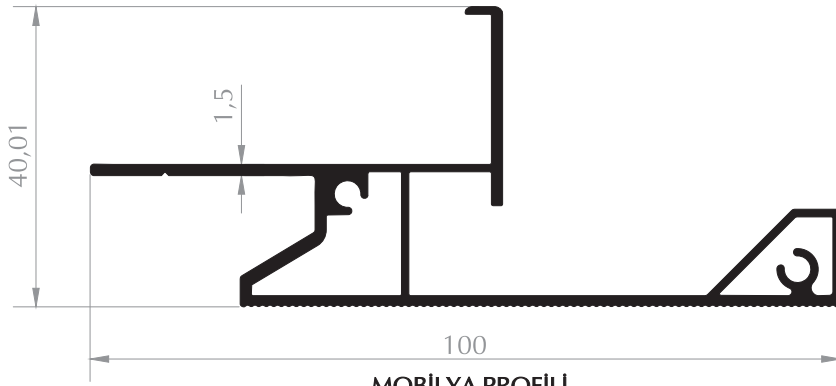

MOBİLYA PROFİLİ
FURNITURE PROFILE
Kod/Code :MB3026
Ağırlık/Weight:0,911 kg/m