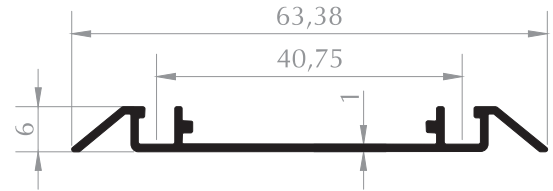

ALT RAY PROFİLİ
RAIL PROFILE
Kod/Code :MB3019
Ağırlık/Weight :0,252 kg/m