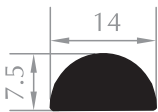

KULP PROFİLİ 7,5x14
LUG PROFILE
Kod/Code :MB1012
Ağırlık/Weight:0,228 kg/m