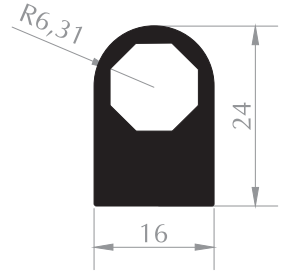

**MOBİLYA PROFİLİ**  
FURNITURE PROFILE  
Kod/Code :MB3026  
Ağırlık/Weight:0,911 kg/m

**MOBİLYA PROFİLİ**  
FURNITURE PROFILE  
Kod/Code :MB3029  
Ağırlık/Weight:0,575 kg/m

**MOBİLYA PROFİLİ**  
FURNITURE PROFILE  
Kod/Code :MB3030  
Ağırlık/Weight:0,840 kg/m

**MOBİLYA PROFİLİ**  
FURNITURE PROFILE  
Kod/Code :MB3032  
Ağırlık/Weight:1,472 kg/m

**MOBİLYA PROFİLİ**  
FURNITURE PROFILE  
Kod/Code :MB3031  
Ağırlık/Weight:1,393 kg/m

**MOBİLYA PROFİLİ**  
FURNITURE PROFILE  
Kod/Code :MB3027  
Ağırlık/Weight:1,293 kg/m

**MOBİLYA PROFİLİ**  
FURNITURE PROFILE  
Kod/Code :MB3022  
Ağırlık/Weight:0,360 kg/m

**H PROFİLİ**  
H PROFILE  
Kod/Code :ST5001  
Ağırlık/Weight:0,254 kg/m

**MOBİLYA PROFİLİ**  
FURNITURE PROFILE  
Kod/Code :MB1044  
Ağırlık/Weight:0,661 kg/m