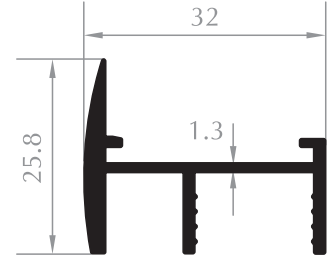

MOBİLYA PROFİLİ
FURNITURE PROFILE
Kod/Code :MB1006
Ağırlık/Weight:0,386 kg/m