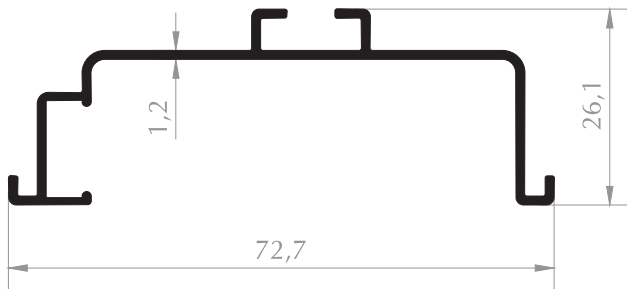

MOBİLYA PROFİLİ
FURNITURE PROFILE
Kod/Code :MB3017
Ağırlık/Weight:0,444 kg/m