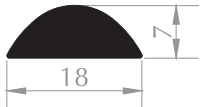

KULP PROFİLİ
LUG PROFILE

Kod/Code :MB1035
Ağırlık/Weight:0,242 kg/m