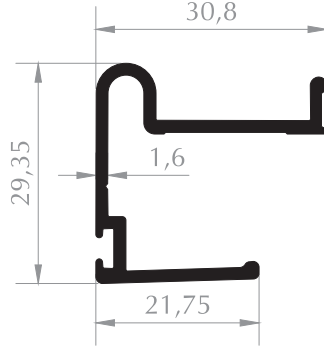

**ÜST RAY PROFİLİ**  
TOP RAIL PROFILE  
Kod/Code :MB1032  
Ağırlık/Weight:0,691 kg/m

**ÜST RAY PROFİLİ**  
TOP RAIL PROFILE  
Kod/Code :MB1019  
Ağırlık/Weight:0,572 kg/m

**BAZA PROFİLİ**  
BASE PROFILE  
Kod/Code :MB1048  
Ağırlık/Weight:0,385 kg/m

**BAZA PROFİLİ**  
BASE PROFILE  
Kod/Code :MB1049  
Ağırlık/Weight:0,388 kg/m

**SÜRGÜ DOLAP PROFİLİ**  
SLIDING WARDROBE PROFILE  
Kod/Code :MB1059  
Ağırlık/Weight:0,352 kg/m

**SÜRGÜ DOLAP PROFİLİ**  
SLIDING WARDROBE PROFILE  
Kod/Code :MB1063  
Ağırlık/Weight:0,325 kg/m

**MOBİLYA PROFİLİ**  
FURNITURE PROFILE  
Kod/Code :MB1037  
Ağırlık/Weight:2,032 kg/m

**SÜRGÜ DOLAP PROFİLİ**  
SLIDING WARDROBE PROFILE  
Kod/Code :MB1058  
Ağırlık/Weight:0,547 kg/m

**SÜRGÜ DOLAP PROFİLİ**  
SLIDING WARDROBE PROFILE  
Kod/Code :MB1060  
Ağırlık/Weight:0,425 kg/m

**MOBİLYA PROFİLİ**  
FURNITURE PROFILE  
Kod/Code :MB1039  
Ağırlık/Weight:0,484 kg/m

**MOBİLYA PROFİLİ**  
FURNITURE PROFILE  
Kod/Code :MB1038  
Ağırlık/Weight:0,470 kg/m

**MOBİLYA PROFİLİ**  
FURNITURE PROFILE  
Kod/Code :MB3009  
Ağırlık/Weight:0,242 kg/m