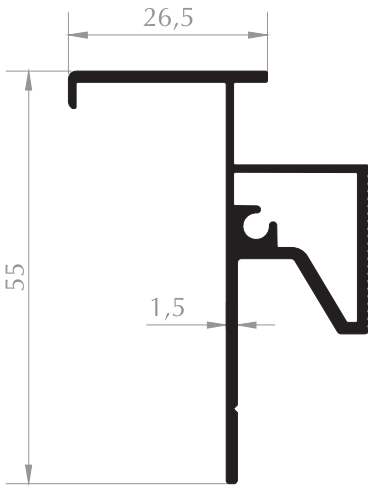

**MOBİLYA PROFİLİ**  
FURNITURE PROFILE  
Kod/Code :MB1039  
Ağırlık/Weight:0,484 kg/m

**MOBİLYA PROFİLİ**  
FURNITURE PROFILE  
Kod/Code :MB1038  
Ağırlık/Weight:0,470 kg/m

**MOBİLYA PROFİLİ**  
FURNITURE PROFILE  
Kod/Code :MB3009  
Ağırlık/Weight:0,242 kg/m

**MOBİLYA PROFİLİ**  
FURNITURE PROFILE  
Kod/Code :MB3010  
Ağırlık/Weight:0,409 kg/m

**MOBİLYA PROFİLİ**  
FURNITURE PROFILE  
Kod/Code :MB3012  
Ağırlık/Weight:0,588 kg/m

**MOBİLYA PROFİLİ**  
FURNITURE PROFILE  
Kod/Code :MB3013  
Ağırlık/Weight:0,658 kg/m

**MOBİLYA PROFİLİ**  
FURNITURE PROFILE  
Kod/Code :MB3016  
Ağırlık/Weight:0,393 kg/m

**MOBİLYA PROFİLİ**  
FURNITURE PROFILE  
Kod/Code :MB3017  
Ağırlık/Weight:0,444 kg/m

**U PROFİLİ**  
U PROFILE  
Kod/Code :MB1050  
Ağırlık/Weight:0,114 kg/m

**MOBİLYA PROFİLİ**  
FURNITURE PROFILE  
Kod/Code :MB3026  
Ağırlık/Weight:0,911 kg/m

**MOBİLYA PROFİLİ**  
FURNITURE PROFILE  
Kod/Code :MB3029  
Ağırlık/Weight:0,575 kg/m

**MOBİLYA PROFİLİ**  
FURNITURE PROFILE  
Kod/Code :MB3030  
Ağırlık/Weight:0,840 kg/m