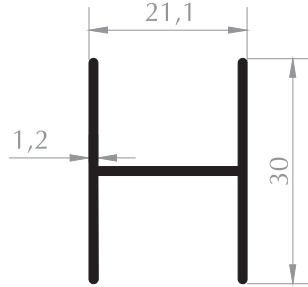

H PROFİLİ
H PROFILE
Kod/Code :ST5001
Ağırlık/Weight:0,254 kg/m