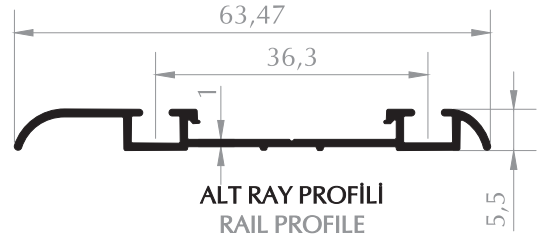

ALT RAY PROFİLİ
RAIL PROFILE
Kod/Code :MD-1061
Ağırlık/Weight :0,260 kg/m