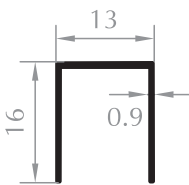

ALT ETEK PROFİL
LOWER PROFILE
Kod/Code :PJ1005
Ağırlık/Weight:0,735 kg/m

ALT ETEK PROFİLİ
LOWER PROFILE
Kod/Code :PJ1010
Ağırlık/Weight:0,228 kg/m

ALT ETEK PROFİLİ
LOWER PROFILE
Kod/Code :PJ1003
Ağırlık/Weight:0,312 kg/m

ALT ETEK PROFİLİ
LOWER PROFILE
Kod/Code :PJ1004
Ağırlık/Weight:0,287 kg/m

ALT ETEK PROFİLİ
LOWER PROFILE
Kod/Code :PJ1021
Ağırlık/Weight:0,262 kg/m

PANJUR DAR U
U PROFILE
Kod/Code :PJ1017
Ağırlık/Weight:0,105 kg/m