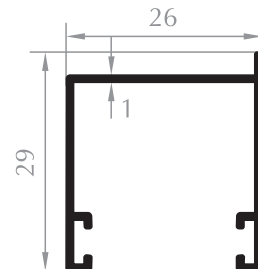

ALT ETEK PROFİLİ
LOWER PROFILE
Kod/Code :PJ1004
Ağırlık/Weight:0,287 kg/m

ALT ETEK PROFİLİ
LOWER PROFILE
Kod/Code :PJ1021
Ağırlık/Weight:0,262 kg/m

PANJUR DAR U
U PROFILE
Kod/Code :PJ1017
Ağırlık/Weight:0,105 kg/m

PANJUR DAR U
U PROFILE
Kod/Code :PJ1018
Ağırlık/Weight:0,120 kg/m

FİTİLLİ U
U PROFILE WITH GASKET
Kod/Code :PJ1013
Ağırlık/Weight:0,251 kg/m

FİTİLLİ U
U PROFILE WITH GASKET
Kod/Code :PJ1016
Ağırlık/Weight:0,360 kg/m