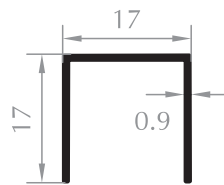

ALT ETEK PROFİL
LOWER PROFILE
Kod/Code :PJ1005
Ağırlık/Weight:0,735 kg/m

ALT ETEK PROFİLİ
LOWER PROFILE
Kod/Code :PJ1010
Ağırlık/Weight:0,228 kg/m

ALT ETEK PROFİLİ
LOWER PROFILE
Kod/Code :PJ1003
Ağırlık/Weight:0,312 kg/m

ALT ETEK PROFİLİ
LOWER PROFILE
Kod/Code :PJ1004
Ağırlık/Weight:0,287 kg/m

ALT ETEK PROFİLİ
LOWER PROFILE
Kod/Code :PJ1021
Ağırlık/Weight:0,262 kg/m

PANJUR DAR U
U PROFILE
Kod/Code :PJ1017
Ağırlık/Weight:0,105 kg/m