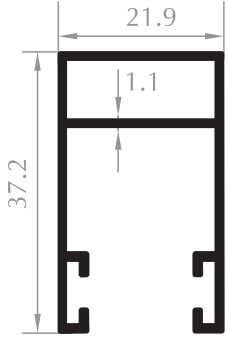

ALT ETEK PROFİLİ
LOWER PROFILE
Kod/Code :PJ1004
Ağırlık/Weight:0,287 kg/m

ALT ETEK PROFİLİ
LOWER PROFILE
Kod/Code :PJ1021
Ağırlık/Weight:0,262 kg/m

PANJUR DAR U
U PROFILE
Kod/Code :PJ1017
Ağırlık/Weight:0,105 kg/m

PANJUR DAR U
U PROFILE
Kod/Code :PJ1018
Ağırlık/Weight:0,120 kg/m

FİTİLLİ U
U PROFILE WITH GASKET
Kod/Code :PJ1013
Ağırlık/Weight:0,251 kg/m

FİTİLLİ U
U PROFILE WITH GASKET
Kod/Code :PJ1016
Ağırlık/Weight:0,360 kg/m