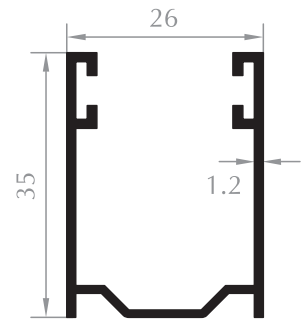

ALT ETEK PROFİL
LOWER PROFILE
Kod/Code :PJ1005
Ağırlık/Weight:0,735 kg/m

ALT ETEK PROFİLİ
LOWER PROFILE
Kod/Code :PJ1010
Ağırlık/Weight:0,228 kg/m

ALT ETEK PROFİLİ
LOWER PROFILE
Kod/Code :PJ1003
Ağırlık/Weight:0,312 kg/m

ALT ETEK PROFİLİ
LOWER PROFILE
Kod/Code :PJ1004
Ağırlık/Weight:0,287 kg/m

ALT ETEK PROFİLİ
LOWER PROFILE
Kod/Code :PJ1021
Ağırlık/Weight:0,262 kg/m

PANJUR DAR U
U PROFILE
Kod/Code :PJ1017
Ağırlık/Weight:0,105 kg/m

PANJUR DAR U
U PROFILE
Kod/Code :PJ1018
Ağırlık/Weight:0,120 kg/m

FİTİLLİ U
U PROFILE WITH GASKET
Kod/Code :PJ1013
Ağırlık/Weight:0,251 kg/m

FİTİLLİ U
U PROFILE WITH GASKET
Kod/Code :PJ1016
Ağırlık/Weight:0,360 kg/m