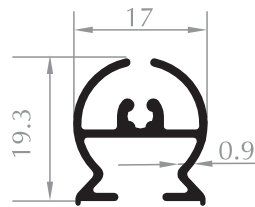

KÖŐE DÖNÜŐ PROFILI
CORNER PROFILE
Kod/Code :DK1005
Ađırlık/Weight:0,456 kg/m

UZUN KAPI KARŐILIK
ADAPTER FOR DOOR SASH
Kod/Code :DK1003
Ađırlık/Weight:0,367 kg/m

KISA KAPI KARŐILIK
ADAPTER FOR DOOR SASH
Kod/Code :DK1013
Ađırlık/Weight:0,406 kg/m

ARKA SABİT
BACK FIXING PROFILE
Kod/Code :DK1007
Ađırlık/Weight:0,224 kg/m

ORTA DİKME
VERTICAL PROFILE
Kod/Code :DK1008
Ađırlık/Weight:0,390 kg/m

KÖŐE DİKME
VERTICAL CORNER PROFILE
Kod/Code :DK1009
Ađırlık/Weight:0,418 kg/m

ÖN DİKME
VERTICAL FRONT STRUT
Kod/Code :DK1010
Ađırlık/Weight:0,221 kg/m

ORTA DİKME
MIDDLE PROFILE
Kod/Code :DK1011
Ađırlık/Weight:0,214 kg/m

ARKA DİKME
VERTICAL BACK PROFILE
Kod/Code :DK1012
Ađırlık/Weight:0,202 kg/m

DUVAR DİKME
VERTICAL WALL PROFILE
Kod/Code :DK1004
Ađırlık/Weight:0,280 kg/m

Süperlüks Serisi Superlux Series

LÜKS SERİ DUVAR U
WALL U PROFILE
Kod/Code :DK2001
Ağırlık/Weight:0,269 kg/m

LÜKS SERİ CAM DİKME PROFİLİ
VERTICAL PROFILE FOR GLASS
Kod/Code :DK2002
Ağırlık/Weight:0,366 kg/m