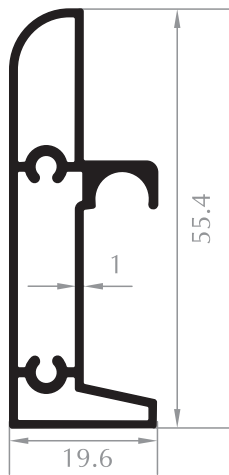

CAM DİKME PROFİLİ
VERTICAL PROFILE FOR GLASS
Kod/Code :DK2006
Ağırlık/Weight:0,436 kg/m

Relax Serisi Relax Series

DUVAR DİKMESİ
VERTICAL WALL PROFILE
Kod/Code :DK3001
Ağırlık/Weight :0,388 kg/m

CAM DİKMESİ
VERTICAL PROFILE FOR GLASS
Kod/Code :DK3002
Ağırlık/Weight :0,574 kg/m

RAY PROFİLİ
RAIL PROFILE
Kod/Code :DK3003
Ağırlık/Weight :0,279 kg/m

Kamelya Serisi Camellia Series

DUVAR DİKMEĐİ
VERTICAL WALL PROFILE
Kod/Code :DK4004
Ağırlık/Weight:0,221 kg/m

KAPI KARŐILİĐİ
ADAPTER FOR DOOR SASH
Kod/Code :DK4001
Ağırlık/Weight:0,363 kg/m

KAMELYA RAY PROFİLİ
RAIL PROFILE
Kod/Code :DK4002
Ağırlık/Weight:0,542 kg/m

KAMELYA ÇİZGİLİ RAY PROFİLİ
RAIL PROFILE
Kod/Code :DK4005
Ağırlık/Weight:0,538 kg/m

KAMELYA CAM DİKME PROFİLİ
VERTICAL PROFILE FOR GLASS
Kod/Code :DK4003
Ağırlık/Weight:0,293 kg/m

Kod/Code :DK5002
Ağırlık/Weight:0,301 kg/m

DUVAR U
WALL PROFILE

Kod/Code :DK5003
Ağırlık/Weight:0,267 kg/m

İÇ RAY
INNER RAIL PROFILE

Kod/Code :DK5004
Ağırlık/Weight:0,436 kg/m

KÖŞE DÖNÜŞ PROFİLİ
CORNER PROFILE