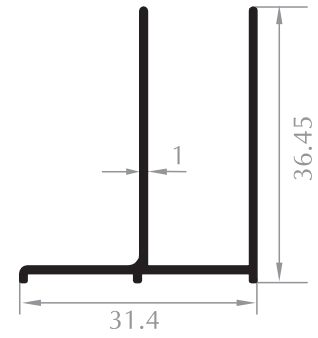

KÖŐE DÖNÜŐ PROFILI
CORNER PROFILE
Kod/Code :DK1005
Ađırlık/Weight:0,456 kg/m

UZUN KAPI KARŐILIK
ADAPTER FOR DOOR SASH
Kod/Code :DK1003
Ađırlık/Weight:0,367 kg/m

KISA KAPI KARŐILIK
ADAPTER FOR DOOR SASH
Kod/Code :DK1013
Ađırlık/Weight:0,406 kg/m

ARKA SABİT
BACK FIXING PROFILE
Kod/Code :DK1007
Ađırlık/Weight:0,224 kg/m

ORTA DİKME
VERTICAL PROFILE
Kod/Code :DK1008
Ađırlık/Weight:0,390 kg/m

KÖŐE DİKME
VERTICAL CORNER PROFILE
Kod/Code :DK1009
Ađırlık/Weight:0,418 kg/m

ÖN DİKME
VERTICAL FRONT STRUT
Kod/Code :DK1010
Ađırlık/Weight:0,221 kg/m

ORTA DİKME
MIDDLE PROFILE
Kod/Code :DK1011
Ađırlık/Weight:0,214 kg/m

ARKA DİKME
VERTICAL BACK PROFILE
Kod/Code :DK1012
Ađırlık/Weight:0,202 kg/m

DUVAR DİKME
VERTICAL WALL PROFILE
Kod/Code :DK1004
Ađırlık/Weight:0,280 kg/m

Süperlüks Serisi Superlux Series

LÜKS SERİ DUVAR U
WALL U PROFILE
Kod/Code :DK2001
Ağırlık/Weight:0,269 kg/m

LÜKS SERİ CAM DİKME PROFİLİ
VERTICAL PROFILE FOR GLASS
Kod/Code :DK2002
Ağırlık/Weight:0,366 kg/m