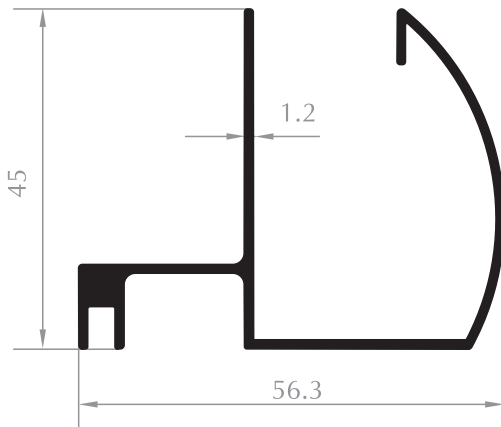

ÖN DİKME
VERTICAL FRONT STRUT
Kod/Code :DK1010
Ađırlık/Weight:0,221 kg/m

ORTA DİKME
MIDDLE PROFILE
Kod/Code :DK1011
Ađırlık/Weight:0,214 kg/m

ARKA DİKME
VERTICAL BACK PROFILE
Kod/Code :DK1012
Ađırlık/Weight:0,202 kg/m

DUVAR DİKME
VERTICAL WALL PROFILE
Kod/Code :DK1004
Ađırlık/Weight:0,280 kg/m

Süperlüks Serisi Superlux Series

LÜKS SERİ DUVAR U
WALL U PROFILE
Kod/Code :DK2001
Ağırlık/Weight:0,269 kg/m

LÜKS SERİ CAM DİKME PROFİLİ
VERTICAL PROFILE FOR GLASS
Kod/Code :DK2002
Ağırlık/Weight:0,366 kg/m

LÜKS SERİ RAY
RAIL PROFILE
Kod/Code :DK2003
Ağırlık/Weight:0,536 kg/m

KAPI KARŞILIĞI
ADAPTER FOR DOOR SASH
Kod/Code :DK2004
Ağırlık/Weight:0,536 kg/m

KAPI KARŞILIĞI
ADAPTER FOR DOOR SASH
Kod/Code :DK2005
Ağırlık/Weight:0,586 kg/m

CAM DİKME PROFİLİ
VERTICAL PROFILE FOR GLASS
Kod/Code :DK2006
Ağırlık/Weight:0,436 kg/m

Relax Serisi Relax Series

DUVAR DİKMESİ
VERTICAL WALL PROFILE
Kod/Code :DK3001
Ağırlık/Weight :0,388 kg/m

CAM DİKMESİ
VERTICAL PROFILE FOR GLASS
Kod/Code :DK3002
Ağırlık/Weight :0,574 kg/m