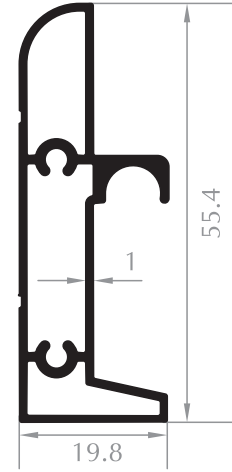

CAM DİKME PROFİLİ
VERTICAL PROFILE FOR GLASS
Kod/Code :DK2006
Ağırlık/Weight:0,436 kg/m

Relax Serisi Relax Series

DUVAR DİKMESİ
VERTICAL WALL PROFILE
Kod/Code :DK3001
Ağırlık/Weight :0,388 kg/m

CAM DİKMESİ
VERTICAL PROFILE FOR GLASS
Kod/Code :DK3002
Ağırlık/Weight :0,574 kg/m

RAY PROFİLİ
RAIL PROFILE
Kod/Code :DK3003
Ağırlık/Weight :0,279 kg/m

Kamelya Serisi Camellia Series

DUVAR DİKMEĐİ
VERTICAL WALL PROFILE
Kod/Code :DK4004
Ağırlık/Weight:0,221 kg/m

KAPI KARŐILİĐİ
ADAPTER FOR DOOR SASH
Kod/Code :DK4001
Ağırlık/Weight:0,363 kg/m

KAMELYA RAY PROFİLİ
RAIL PROFILE
Kod/Code :DK4002
Ağırlık/Weight:0,542 kg/m

KAMELYA ÇİZGİLİ RAY PROFİLİ
RAIL PROFILE
Kod/Code :DK4005
Ağırlık/Weight:0,538 kg/m

KAMELYA CAM DİKME PROFİLİ
VERTICAL PROFILE FOR GLASS
Kod/Code :DK4003
Ağırlık/Weight:0,293 kg/m

Kod/Code :DK5002
Ağırlık/Weight:0,301 kg/m

DUVAR U
WALL PROFILE

Kod/Code :DK5003
Ağırlık/Weight:0,267 kg/m

İÇ RAY
INNER RAIL PROFILE

Kod/Code :DK5004
Ağırlık/Weight:0,436 kg/m

KÖŞE DÖNÜŞ PROFİLİ
CORNER PROFILE