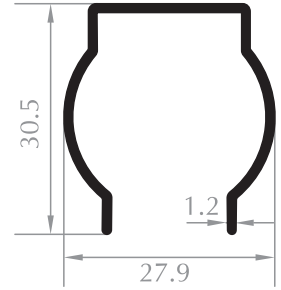

KAMELYA RAY PROFİLİ
RAIL PROFILE
Kod/Code :DK4002
Ağırlık/Weight:0,542 kg/m

KAMELYA ÇİZGİLİ RAY PROFİLİ
RAIL PROFILE
Kod/Code :DK4005
Ağırlık/Weight:0,538 kg/m

KAMELYA CAM DİKME PROFİLİ
VERTICAL PROFILE FOR GLASS
Kod/Code :DK4003
Ağırlık/Weight:0,293 kg/m

KAMELYA ÇİZGİLİ CAM DİKMEĐİ
VERTICAL PROFILE FOR GLASS
Kod/Code :DK4006
Ağırlık/Weight:0,428 kg/m

Pasifik Serisi Pacific Series

U PROFİLİ
U PROFILE

Kod/Code :DK5001
Ağırlık/Weight:0,173 kg/m

ASKILIK PROFİLİ
UPPER HANGER PROFILE

Kod/Code :DK5002
Ağırlık/Weight:0,301 kg/m

DUVAR U
WALL PROFILE

Kod/Code :DK5003
Ağırlık/Weight:0,267 kg/m

İÇ RAY
INNER RAIL PROFILE

Kod/Code :DK5004
Ağırlık/Weight:0,436 kg/m

KÖŞE DÖNÜŞ PROFİLİ
CORNER PROFILE