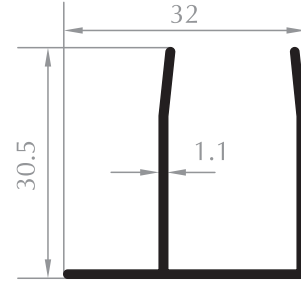

ÇERÇEVE PROFİLİ
FRAME PROFILE

Kod/Code :DK5008
Ağırlık/Weight:0,415 kg/m

KAPI KARŞILIĞI
ADAPTER FOR DOOR SASH

Kod/Code :DK5009
Ağırlık/Weight:0,255 kg/m

ÇERÇEVE PROFİLİ
FRAME PROFILE

Kod/Code :DK5010
Ağırlık/Weight:0,266 kg/m

Elegans Serisi Elegance Series

CAM DİKME PROFİLİ
VERTICAL PROFILE FOR GLASS
Kod/Code :DK4101
Ağırlık/Weight:0,379 kg/m

KAPI KARŞILIĞI
ADAPTER FOR DOOR SASH
Kod/Code :DK4102
Ağırlık/Weight:0,587 kg/m

RAY PROFİLİ
RAIL PROFILE
Kod/Code :DK4103
Ağırlık/Weight:0,638 kg/m

DUVAR DİKMESİ
WALL PROFILE
Kod/Code :DK2001
Ağırlık/Weight:0,269 kg/m

Ekonomik Seri Economic Serie

RAY PROFİLİ
RAIL PROFILE
Kod/Code :DK4104
Ağırlık/Weight:0,404 kg/m

CAM & DUVAR DİKMESİ
VERTICAL PROFILE FOR GLASS & WALL
Kod/Code :DK4105
Ağırlık/Weight:0,249 kg/m

RAY PROFİLİ
RAIL PROFILE
Kod/Code :DK4007
Ağırlık/Weight:0,462 kg/m

CAM DİKME PROFİLİ
VERTICAL PROFILE FOR GLASS
Kod/Code :DK4008
Ağırlık/Weight:0,224 kg/m

CAM DİKME PROFİLİ
VERTICAL PROFILE FOR GLASS
Kod/Code :DK4009
Ağırlık/Weight:0,425 kg/m