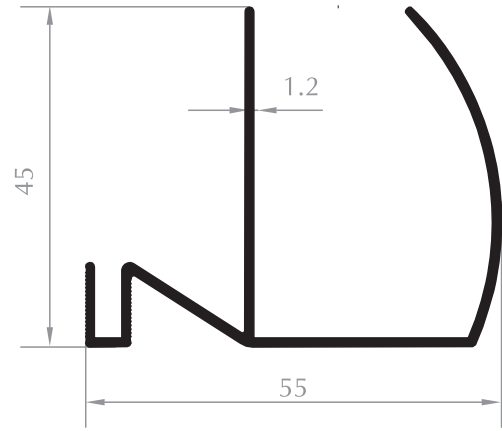

KAPI KARŞILIĞI
ADAPTER FOR DOOR SASH
Kod/Code :DK2004
Ağırlık/Weight:0,536 kg/m