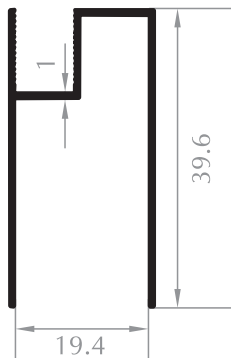

CAM DİKME PROFİLİ
VERTICAL PROFILE FOR GLASS
Kod/Code :DK2006
Ağırlık/Weight:0,436 kg/m

Relax Serisi Relax Series

DUVAR DİKMESİ
VERTICAL WALL PROFILE
Kod/Code :DK3001
Ağırlık/Weight :0,388 kg/m

CAM DİKMESİ
VERTICAL PROFILE FOR GLASS
Kod/Code :DK3002
Ağırlık/Weight :0,574 kg/m

RAY PROFİLİ
RAIL PROFILE
Kod/Code :DK3003
Ağırlık/Weight :0,279 kg/m

Kamelya Serisi Camellia Series

DUVAR DİKMEĐİ
VERTICAL WALL PROFILE
Kod/Code :DK4004
Ağırlık/Weight:0,221 kg/m

KAPI KARŐILİĐİ
ADAPTER FOR DOOR SASH
Kod/Code :DK4001
Ağırlık/Weight:0,363 kg/m

KAMELYA RAY PROFİLİ
RAIL PROFILE
Kod/Code :DK4002
Ağırlık/Weight:0,542 kg/m

KAMELYA ÇİZGİLİ RAY PROFİLİ
RAIL PROFILE
Kod/Code :DK4005
Ağırlık/Weight:0,538 kg/m

KAMELYA CAM DİKME PROFİLİ
VERTICAL PROFILE FOR GLASS
Kod/Code :DK4003
Ağırlık/Weight:0,293 kg/m

Kod/Code :DK5002
Ağırlık/Weight:0,301 kg/m

DUVAR U
WALL PROFILE

Kod/Code :DK5003
Ağırlık/Weight:0,267 kg/m

İÇ RAY
INNER RAIL PROFILE

Kod/Code :DK5004
Ağırlık/Weight:0,436 kg/m

KÖŞE DÖNÜŞ PROFİLİ
CORNER PROFILE