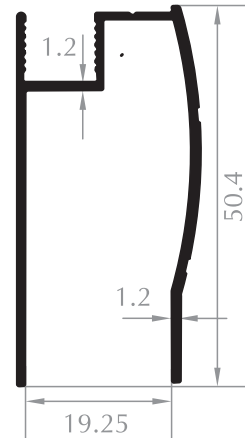

CAM DİKME PROFİLİ
VERTICAL PROFILE FOR GLASS
Kod/Code :DK2006
Ağırlık/Weight:0,436 kg/m

Relax Serisi Relax Series

DUVAR DİKMESİ
VERTICAL WALL PROFILE
Kod/Code :DK3001
Ağırlık/Weight :0,388 kg/m

CAM DİKMESİ
VERTICAL PROFILE FOR GLASS
Kod/Code :DK3002
Ağırlık/Weight :0,574 kg/m

RAY PROFİLİ
RAIL PROFILE
Kod/Code :DK3003
Ağırlık/Weight :0,279 kg/m

Kamelya Serisi Camellia Series

DUVAR DİKMEĐİ
VERTICAL WALL PROFILE
Kod/Code :DK4004
Ağırlık/Weight:0,221 kg/m

KAPI KARŐILİĐİ
ADAPTER FOR DOOR SASH
Kod/Code :DK4001
Ağırlık/Weight:0,363 kg/m

KAMELYA RAY PROFİLİ
RAIL PROFILE
Kod/Code :DK4002
Ağırlık/Weight:0,542 kg/m

KAMELYA ÇİZGİLİ RAY PROFİLİ
RAIL PROFILE
Kod/Code :DK4005
Ağırlık/Weight:0,538 kg/m

KAMELYA CAM DİKME PROFİLİ
VERTICAL PROFILE FOR GLASS
Kod/Code :DK4003
Ağırlık/Weight:0,293 kg/m

Kod/Code :DK5002
Ağırlık/Weight:0,301 kg/m

DUVAR U
WALL PROFILE

Kod/Code :DK5003
Ağırlık/Weight:0,267 kg/m

İÇ RAY
INNER RAIL PROFILE

Kod/Code :DK5004
Ağırlık/Weight:0,436 kg/m

KÖŞE DÖNÜŞ PROFİLİ
CORNER PROFILE