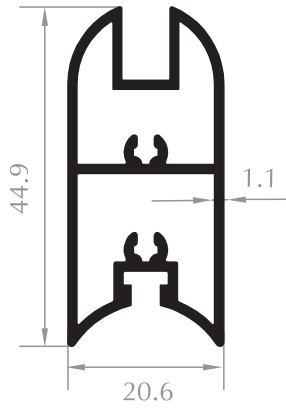

DUVAR DİKME
VERTICAL WALL PROFILE
Kod/Code :DK1004
Ađırlık/Weight:0,280 kg/m

Süperlüks Serisi Superlux Series

LÜKS SERİ DUVAR U
WALL U PROFILE
Kod/Code :DK2001
Ağırlık/Weight:0,269 kg/m

LÜKS SERİ CAM DİKME PROFİLİ
VERTICAL PROFILE FOR GLASS
Kod/Code :DK2002
Ağırlık/Weight:0,366 kg/m

LÜKS SERİ RAY
RAIL PROFILE
Kod/Code :DK2003
Ağırlık/Weight:0,536 kg/m

KAPI KARŞILIĞI
ADAPTER FOR DOOR SASH
Kod/Code :DK2004
Ağırlık/Weight:0,536 kg/m

KAPI KARŞILIĞI
ADAPTER FOR DOOR SASH
Kod/Code :DK2005
Ağırlık/Weight:0,586 kg/m

CAM DİKME PROFİLİ
VERTICAL PROFILE FOR GLASS
Kod/Code :DK2006
Ağırlık/Weight:0,436 kg/m

Relax Serisi Relax Series

DUVAR DİKMESİ
VERTICAL WALL PROFILE
Kod/Code :DK3001
Ağırlık/Weight :0,388 kg/m

CAM DİKMESİ
VERTICAL PROFILE FOR GLASS
Kod/Code :DK3002
Ağırlık/Weight :0,574 kg/m

RAY PROFİLİ
RAIL PROFILE
Kod/Code :DK3003
Ağırlık/Weight :0,279 kg/m

Kamelya Serisi Camellia Series

DUVAR DİKMEĐİ
VERTICAL WALL PROFILE
Kod/Code :DK4004
Ağırlık/Weight:0,221 kg/m

KAPI KARŐILİĐİ
ADAPTER FOR DOOR SASH
Kod/Code :DK4001
Ağırlık/Weight:0,363 kg/m