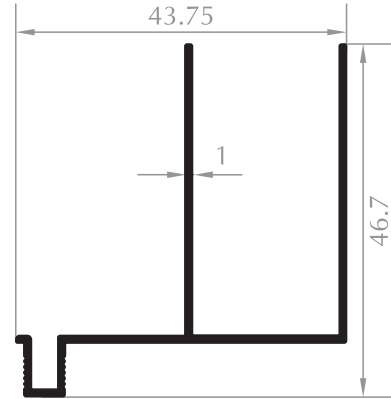

CAM DİKME PROFİLİ
VERTICAL PROFILE FOR GLASS
Kod/Code :DK2006
Ağırlık/Weight:0,436 kg/m

Relax Serisi Relax Series

DUVAR DİKMESİ
VERTICAL WALL PROFILE
Kod/Code :DK3001
Ağırlık/Weight :0,388 kg/m

CAM DİKMESİ
VERTICAL PROFILE FOR GLASS
Kod/Code :DK3002
Ağırlık/Weight :0,574 kg/m

RAY PROFİLİ
RAIL PROFILE
Kod/Code :DK3003
Ağırlık/Weight :0,279 kg/m

Kamelya Serisi Camellia Series

DUVAR DİKMEĐİ
VERTICAL WALL PROFILE
Kod/Code :DK4004
Ağırlık/Weight:0,221 kg/m

KAPI KARŐILİĐİ
ADAPTER FOR DOOR SASH
Kod/Code :DK4001
Ağırlık/Weight:0,363 kg/m