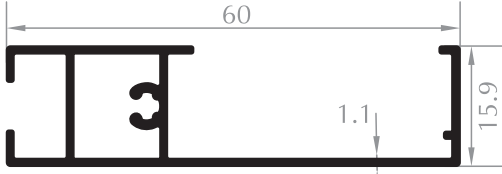

Bella Serisi Bella Series

DIŐ RAY
OUTER RAIL PROFILE
Kod/Code :DK1001
Ađırlık/Weight:0,444 kg/m

IÇ RAY
INNER RAIL PROFILE
Kod/Code :DK1002
Ađırlık/Weight:0,244 kg/m

ASKILIK
HANGER PROFILE
Kod/Code :DK1006
Ađırlık/Weight:0,332 kg/m

KÖŐE DÖNÜŐ PROFILI
CORNER PROFILE
Kod/Code :DK1005
Ađırlık/Weight:0,456 kg/m

UZUN KAPI KARŐILIK
ADAPTER FOR DOOR SASH
Kod/Code :DK1003
Ađırlık/Weight:0,367 kg/m

KISA KAPI KARŐILIK
ADAPTER FOR DOOR SASH
Kod/Code :DK1013
Ađırlık/Weight:0,406 kg/m