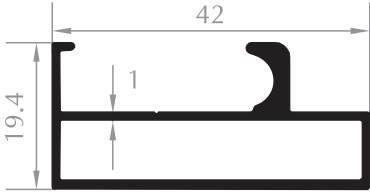

Elegans Serisi Elegance Series

CAM DİKME PROFİLİ
VERTICAL PROFILE FOR GLASS
Kod/Code :DK4101
Ağırlık/Weight:0,379 kg/m

KAPI KARŞILIĞI
ADAPTER FOR DOOR SASH
Kod/Code :DK4102
Ağırlık/Weight:0,587 kg/m

RAY PROFİLİ
RAIL PROFILE
Kod/Code :DK4103
Ağırlık/Weight:0,638 kg/m

DUVAR DİKMESİ
WALL PROFILE
Kod/Code :DK2001
Ağırlık/Weight:0,269 kg/m

Ekonomik Seri Economic Serie

RAY PROFİLİ
RAIL PROFILE
Kod/Code :DK4104
Ağırlık/Weight:0,404 kg/m

CAM & DUVAR DİKMESİ
VERTICAL PROFILE FOR GLASS & WALL
Kod/Code :DK4105
Ağırlık/Weight:0,249 kg/m