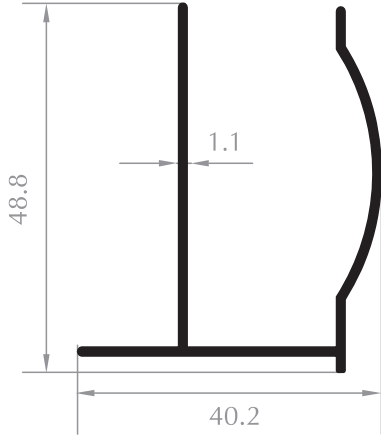

DUVAR DİKME
VERTICAL WALL PROFILE
Kod/Code :DK1004
Ađırlık/Weight:0,280 kg/m

Süperlüks Serisi Superlux Series

LÜKS SERİ DUVAR U
WALL U PROFILE
Kod/Code :DK2001
Ağırlık/Weight:0,269 kg/m

LÜKS SERİ CAM DİKME PROFİLİ
VERTICAL PROFILE FOR GLASS
Kod/Code :DK2002
Ağırlık/Weight:0,366 kg/m

LÜKS SERİ RAY
RAIL PROFILE
Kod/Code :DK2003
Ağırlık/Weight:0,536 kg/m

KAPI KARŞILIĞI
ADAPTER FOR DOOR SASH
Kod/Code :DK2004
Ağırlık/Weight:0,536 kg/m

KAPI KARŞILIĞI
ADAPTER FOR DOOR SASH
Kod/Code :DK2005
Ağırlık/Weight:0,586 kg/m

CAM DİKME PROFİLİ
VERTICAL PROFILE FOR GLASS
Kod/Code :DK2006
Ağırlık/Weight:0,436 kg/m

Relax Serisi Relax Series

DUVAR DİKMESİ
VERTICAL WALL PROFILE
Kod/Code :DK3001
Ağırlık/Weight :0,388 kg/m

CAM DİKMESİ
VERTICAL PROFILE FOR GLASS
Kod/Code :DK3002
Ağırlık/Weight :0,574 kg/m