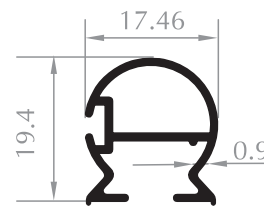

KÖŐE DÖNÜŐ PROFILI
CORNER PROFILE
Kod/Code :DK1005
Ađırlık/Weight:0,456 kg/m

UZUN KAPI KARŐILIK
ADAPTER FOR DOOR SASH
Kod/Code :DK1003
Ađırlık/Weight:0,367 kg/m

KISA KAPI KARŐILIK
ADAPTER FOR DOOR SASH
Kod/Code :DK1013
Ađırlık/Weight:0,406 kg/m

ARKA SABİT
BACK FIXING PROFILE
Kod/Code :DK1007
Ađırlık/Weight:0,224 kg/m

ORTA DİKME
VERTICAL PROFILE
Kod/Code :DK1008
Ađırlık/Weight:0,390 kg/m

KÖŐE DİKME
VERTICAL CORNER PROFILE
Kod/Code :DK1009
Ađırlık/Weight:0,418 kg/m

ÖN DİKME
VERTICAL FRONT STRUT
Kod/Code :DK1010
Ađırlık/Weight:0,221 kg/m

ORTA DİKME
MIDDLE PROFILE
Kod/Code :DK1011
Ađırlık/Weight:0,214 kg/m

ARKA DİKME
VERTICAL BACK PROFILE
Kod/Code :DK1012
Ađırlık/Weight:0,202 kg/m