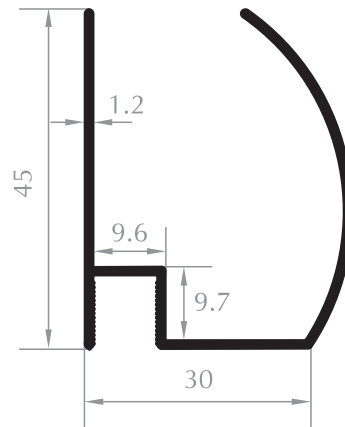

ÖN DİKME
VERTICAL FRONT STRUT
Kod/Code :DK1010
Ađırlık/Weight:0,221 kg/m

ORTA DİKME
MIDDLE PROFILE
Kod/Code :DK1011
Ađırlık/Weight:0,214 kg/m

ARKA DİKME
VERTICAL BACK PROFILE
Kod/Code :DK1012
Ađırlık/Weight:0,202 kg/m

DUVAR DİKME
VERTICAL WALL PROFILE
Kod/Code :DK1004
Ađırlık/Weight:0,280 kg/m

Süperlüks Serisi Superlux Series

LÜKS SERİ DUVAR U
WALL U PROFILE
Kod/Code :DK2001
Ağırlık/Weight:0,269 kg/m

LÜKS SERİ CAM DİKME PROFİLİ
VERTICAL PROFILE FOR GLASS
Kod/Code :DK2002
Ağırlık/Weight:0,366 kg/m

CAM DİKME PROFİLİ
VERTICAL PROFILE FOR GLASS
Kod/Code :DK2006
Ağırlık/Weight:0,436 kg/m

Relax Serisi Relax Series

DUVAR DİKMESİ
VERTICAL WALL PROFILE
Kod/Code :DK3001
Ağırlık/Weight :0,388 kg/m

CAM DİKMESİ
VERTICAL PROFILE FOR GLASS
Kod/Code :DK3002
Ağırlık/Weight :0,574 kg/m