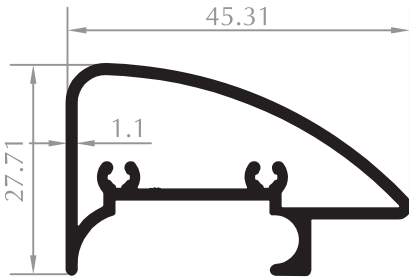

Elegans Serisi Elegance Series

CAM DİKME PROFİLİ
VERTICAL PROFILE FOR GLASS
Kod/Code :DK4101
Ağırlık/Weight:0,379 kg/m

KAPI KARŞILIĞI
ADAPTER FOR DOOR SASH
Kod/Code :DK4102
Ağırlık/Weight:0,587 kg/m

RAY PROFİLİ
RAIL PROFILE
Kod/Code :DK4103
Ağırlık/Weight:0,638 kg/m

DUVAR DİKMESİ
WALL PROFILE
Kod/Code :DK2001
Ağırlık/Weight:0,269 kg/m

Ekonomik Seri Economic Serie

RAY PROFİLİ
RAIL PROFILE
Kod/Code :DK4104
Ağırlık/Weight:0,404 kg/m

CAM & DUVAR DİKMESİ
VERTICAL PROFILE FOR GLASS & WALL
Kod/Code :DK4105
Ağırlık/Weight:0,249 kg/m

RAY PROFİLİ
RAIL PROFILE
Kod/Code :DK4007
Ağırlık/Weight:0,462 kg/m

CAM DİKME PROFİLİ
VERTICAL PROFILE FOR GLASS
Kod/Code :DK4008
Ağırlık/Weight:0,224 kg/m

CAM DİKME PROFİLİ
VERTICAL PROFILE FOR GLASS
Kod/Code :DK4009
Ağırlık/Weight:0,425 kg/m