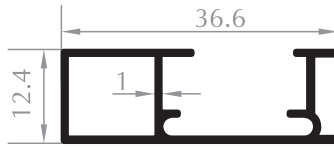

Bella Serisi Bella Series

DIŐ RAY
OUTER RAIL PROFILE
Kod/Code :DK1001
Ađırlık/Weight:0,444 kg/m

IÇ RAY
INNER RAIL PROFILE
Kod/Code :DK1002
Ađırlık/Weight:0,244 kg/m

ASKILIK
HANGER PROFILE
Kod/Code :DK1006
Ađırlık/Weight:0,332 kg/m