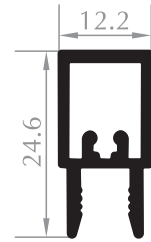

KAMELYA RAY PROFİLİ
RAIL PROFILE
Kod/Code :DK4002
Ağırlık/Weight:0,542 kg/m

KAMELYA ÇİZGİLİ RAY PROFİLİ
RAIL PROFILE
Kod/Code :DK4005
Ağırlık/Weight:0,538 kg/m

KAMELYA CAM DİKME PROFİLİ
VERTICAL PROFILE FOR GLASS
Kod/Code :DK4003
Ağırlık/Weight:0,293 kg/m

KAMELYA ÇİZGİLİ CAM DİKMEĐİ
VERTICAL PROFILE FOR GLASS
Kod/Code :DK4006
Ağırlık/Weight:0,428 kg/m

Pasifik Serisi Pacific Series

U PROFİLİ
U PROFILE

Kod/Code :DK5001
Ağırlık/Weight:0,173 kg/m

ASKILIK PROFİLİ
UPPER HANGER PROFILE

Kod/Code :DK5002
Ağırlık/Weight:0,301 kg/m

DUVAR U
WALL PROFILE

Kod/Code :DK5003
Ağırlık/Weight:0,267 kg/m

İÇ RAY
INNER RAIL PROFILE

Kod/Code :DK5004
Ağırlık/Weight:0,436 kg/m

KÖŞE DÖNÜŞ PROFİLİ
CORNER PROFILE

Kod/Code :DK5005
Ağırlık/Weight:0,368 kg/m

SABİT DİKME
FIXED VERTICAL

Kod/Code :DK5006
Ağırlık/Weight:0,263 kg/m

KÖŞE MİKNATISLI DİKME
CORNER PROFILE WITH MAGNET

Kod/Code :DK5007
Ağırlık/Weight:0,383 kg/m