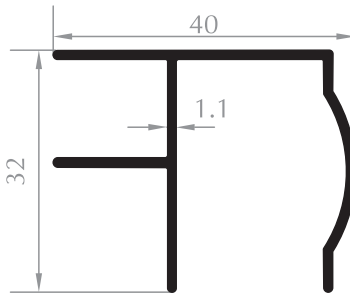

Kod/Code :DK5002
Ağırlık/Weight:0,301 kg/m

DUVAR U
WALL PROFILE

Kod/Code :DK5003
Ağırlık/Weight:0,267 kg/m

İÇ RAY
INNER RAIL PROFILE

Kod/Code :DK5004
Ağırlık/Weight:0,436 kg/m

KÖŞE DÖNÜŞ PROFİLİ
CORNER PROFILE