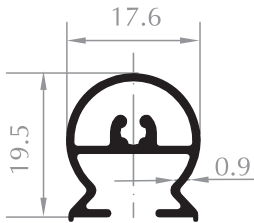

Bella Serisi Bella Series

DIŐ RAY
OUTER RAIL PROFILE
Kod/Code :DK1001
Ađırlık/Weight:0,444 kg/m

IÇ RAY
INNER RAIL PROFILE
Kod/Code :DK1002
Ađırlık/Weight:0,244 kg/m

ASKILIK
HANGER PROFILE
Kod/Code :DK1006
Ađırlık/Weight:0,332 kg/m

KÖŐE DÖNÜŐ PROFILI
CORNER PROFILE
Kod/Code :DK1005
Ađırlık/Weight:0,456 kg/m

UZUN KAPI KARŐILIK
ADAPTER FOR DOOR SASH
Kod/Code :DK1003
Ađırlık/Weight:0,367 kg/m

KISA KAPI KARŐILIK
ADAPTER FOR DOOR SASH
Kod/Code :DK1013
Ađırlık/Weight:0,406 kg/m

ARKA SABİT
BACK FIXING PROFILE
Kod/Code :DK1007
Ađırlık/Weight:0,224 kg/m

ORTA DİKME
VERTICAL PROFILE
Kod/Code :DK1008
Ađırlık/Weight:0,390 kg/m

KÖŐE DİKME
VERTICAL CORNER PROFILE
Kod/Code :DK1009
Ađırlık/Weight:0,418 kg/m

ÖN DİKME
VERTICAL FRONT STRUT
Kod/Code :DK1010
Ađırlık/Weight:0,221 kg/m

ORTA DİKME
MIDDLE PROFILE
Kod/Code :DK1011
Ađırlık/Weight:0,214 kg/m

ARKA DİKME
VERTICAL BACK PROFILE
Kod/Code :DK1012
Ađırlık/Weight:0,202 kg/m