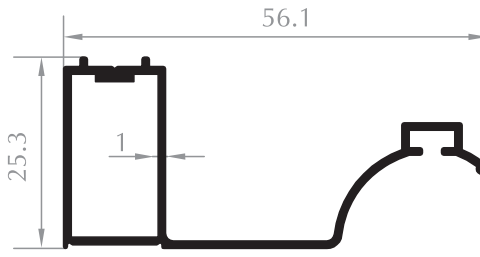

Bella Serisi Bella Series

DIŐ RAY
OUTER RAIL PROFILE
Kod/Code :DK1001
Ađırlık/Weight:0,444 kg/m

IÇ RAY
INNER RAIL PROFILE
Kod/Code :DK1002
Ađırlık/Weight:0,244 kg/m

ASKILIK
HANGER PROFILE
Kod/Code :DK1006
Ađırlık/Weight:0,332 kg/m

KÖŐE DÖNÜŐ PROFILI
CORNER PROFILE
Kod/Code :DK1005
Ađırlık/Weight:0,456 kg/m

UZUN KAPI KARŐILIK
ADAPTER FOR DOOR SASH
Kod/Code :DK1003
Ađırlık/Weight:0,367 kg/m

KISA KAPI KARŐILIK
ADAPTER FOR DOOR SASH
Kod/Code :DK1013
Ađırlık/Weight:0,406 kg/m