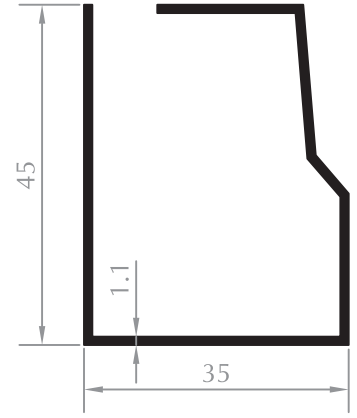

Kod/Code :DK5002
Ağırlık/Weight:0,301 kg/m

DUVAR U
WALL PROFILE

Kod/Code :DK5003
Ağırlık/Weight:0,267 kg/m

İÇ RAY
INNER RAIL PROFILE

Kod/Code :DK5004
Ağırlık/Weight:0,436 kg/m

KÖŞE DÖNÜŞ PROFİLİ
CORNER PROFILE

Elegans Serisi Elegance Series

CAM DİKME PROFİLİ
VERTICAL PROFILE FOR GLASS
Kod/Code :DK4101
Ağırlık/Weight:0,379 kg/m

KAPI KARŞILIĞI
ADAPTER FOR DOOR SASH
Kod/Code :DK4102
Ağırlık/Weight:0,587 kg/m

RAY PROFİLİ
RAIL PROFILE
Kod/Code :DK4103
Ağırlık/Weight:0,638 kg/m

DUVAR DİKMESİ
WALL PROFILE
Kod/Code :DK2001
Ağırlık/Weight:0,269 kg/m

Ekonomik Seri Economic Serie

RAY PROFİLİ
RAIL PROFILE
Kod/Code :DK4104
Ağırlık/Weight:0,404 kg/m

CAM & DUVAR DİKMESİ
VERTICAL PROFILE FOR GLASS & WALL
Kod/Code :DK4105
Ağırlık/Weight:0,249 kg/m

RAY PROFİLİ
RAIL PROFILE
Kod/Code :DK4007
Ağırlık/Weight:0,462 kg/m

CAM DİKME PROFİLİ
VERTICAL PROFILE FOR GLASS
Kod/Code :DK4008
Ağırlık/Weight:0,224 kg/m

CAM DİKME PROFİLİ
VERTICAL PROFILE FOR GLASS
Kod/Code :DK4009
Ağırlık/Weight:0,425 kg/m