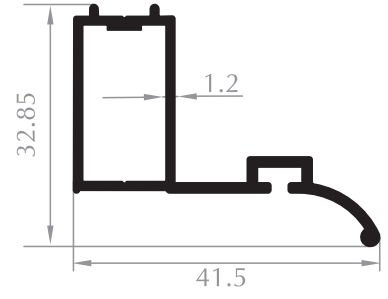

Bella Serisi Bella Series

DIŐ RAY
OUTER RAIL PROFILE
Kod/Code :DK1001
Ađırlık/Weight:0,444 kg/m

IÇ RAY
INNER RAIL PROFILE
Kod/Code :DK1002
Ađırlık/Weight:0,244 kg/m

ASKILIK
HANGER PROFILE
Kod/Code :DK1006
Ađırlık/Weight:0,332 kg/m

KÖŐE DÖNÜŐ PROFILI
CORNER PROFILE
Kod/Code :DK1005
Ađırlık/Weight:0,456 kg/m

UZUN KAPI KARŐILIK
ADAPTER FOR DOOR SASH
Kod/Code :DK1003
Ađırlık/Weight:0,367 kg/m

KISA KAPI KARŐILIK
ADAPTER FOR DOOR SASH
Kod/Code :DK1013
Ađırlık/Weight:0,406 kg/m