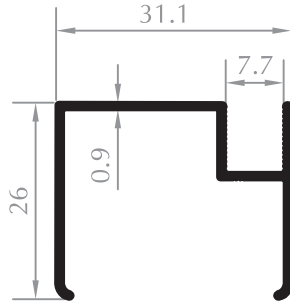

Elegans Serisi Elegance Series

CAM DİKME PROFİLİ
VERTICAL PROFILE FOR GLASS
Kod/Code :DK4101
Ağırlık/Weight:0,379 kg/m

KAPI KARŞILIĞI
ADAPTER FOR DOOR SASH
Kod/Code :DK4102
Ağırlık/Weight:0,587 kg/m

RAY PROFİLİ
RAIL PROFILE
Kod/Code :DK4103
Ağırlık/Weight:0,638 kg/m

DUVAR DİKMESİ
WALL PROFILE
Kod/Code :DK2001
Ağırlık/Weight:0,269 kg/m

Ekonomik Seri Economic Serie

RAY PROFİLİ
RAIL PROFILE
Kod/Code :DK4104
Ağırlık/Weight:0,404 kg/m

CAM & DUVAR DİKMESİ
VERTICAL PROFILE FOR GLASS & WALL
Kod/Code :DK4105
Ağırlık/Weight:0,249 kg/m

RAY PROFİLİ
RAIL PROFILE
Kod/Code :DK4007
Ağırlık/Weight:0,462 kg/m

CAM DİKME PROFİLİ
VERTICAL PROFILE FOR GLASS
Kod/Code :DK4008
Ağırlık/Weight:0,224 kg/m

CAM DİKME PROFİLİ
VERTICAL PROFILE FOR GLASS
Kod/Code :DK4009
Ağırlık/Weight:0,425 kg/m