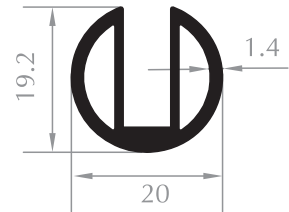

CAM DİKME PROFİLİ
VERTICAL PROFILE FOR GLASS
Kod/Code :DK2006
Ağırlık/Weight:0,436 kg/m

Relax Serisi Relax Series

DUVAR DİKMESİ
VERTICAL WALL PROFILE
Kod/Code :DK3001
Ağırlık/Weight :0,388 kg/m

CAM DİKMESİ
VERTICAL PROFILE FOR GLASS
Kod/Code :DK3002
Ağırlık/Weight :0,574 kg/m

RAY PROFİLİ
RAIL PROFILE
Kod/Code :DK3003
Ağırlık/Weight :0,279 kg/m

Kamelya Serisi Camellia Series

DUVAR DİKMEĐİ
VERTICAL WALL PROFILE
Kod/Code :DK4004
Ağırlık/Weight:0,221 kg/m

KAPI KARŐILİĐİ
ADAPTER FOR DOOR SASH
Kod/Code :DK4001
Ağırlık/Weight:0,363 kg/m