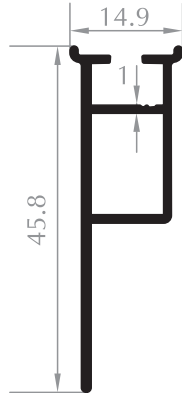

RAY PROFİLİ
RAIL PROFILE
Kod/Code :DK3003
Ağırlık/Weight :0,279 kg/m

Kamelya Serisi Camellia Series

DUVAR DİKMEĐİ
VERTICAL WALL PROFILE
Kod/Code :DK4004
Ağırlık/Weight:0,221 kg/m

KAPI KARŐILİĐİ
ADAPTER FOR DOOR SASH
Kod/Code :DK4001
Ağırlık/Weight:0,363 kg/m

KAMELYA RAY PROFİLİ
RAIL PROFILE
Kod/Code :DK4002
Ağırlık/Weight:0,542 kg/m

KAMELYA ÇİZGİLİ RAY PROFİLİ
RAIL PROFILE
Kod/Code :DK4005
Ağırlık/Weight:0,538 kg/m

KAMELYA CAM DİKME PROFİLİ
VERTICAL PROFILE FOR GLASS
Kod/Code :DK4003
Ağırlık/Weight:0,293 kg/m

KAMELYA ÇİZGİLİ CAM DİKMEĐİ
VERTICAL PROFILE FOR GLASS
Kod/Code :DK4006
Ağırlık/Weight:0,428 kg/m

Pasifik Serisi Pacific Series

U PROFİLİ
U PROFILE

Kod/Code :DK5001
Ağırlık/Weight:0,173 kg/m

ASKILIK PROFİLİ
UPPER HANGER PROFILE

Kod/Code :DK5002
Ağırlık/Weight:0,301 kg/m

DUVAR U
WALL PROFILE

Kod/Code :DK5003
Ağırlık/Weight:0,267 kg/m

İÇ RAY
INNER RAIL PROFILE

Kod/Code :DK5004
Ağırlık/Weight:0,436 kg/m

KÖŞE DÖNÜŞ PROFİLİ
CORNER PROFILE