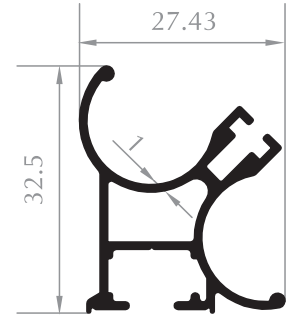

Bella Serisi Bella Series

DIŐ RAY
OUTER RAIL PROFILE
Kod/Code :DK1001
Ađırlık/Weight:0,444 kg/m

IÇ RAY
INNER RAIL PROFILE
Kod/Code :DK1002
Ađırlık/Weight:0,244 kg/m

ASKILIK
HANGER PROFILE
Kod/Code :DK1006
Ađırlık/Weight:0,332 kg/m

KÖŐE DÖNÜŐ PROFILI
CORNER PROFILE
Kod/Code :DK1005
Ađırlık/Weight:0,456 kg/m

UZUN KAPI KARŐILIK
ADAPTER FOR DOOR SASH
Kod/Code :DK1003
Ađırlık/Weight:0,367 kg/m

KISA KAPI KARŐILIK
ADAPTER FOR DOOR SASH
Kod/Code :DK1013
Ađırlık/Weight:0,406 kg/m

ARKA SABİT
BACK FIXING PROFILE
Kod/Code :DK1007
Ađırlık/Weight:0,224 kg/m

ORTA DİKME
VERTICAL PROFILE
Kod/Code :DK1008
Ađırlık/Weight:0,390 kg/m

KÖŐE DİKME
VERTICAL CORNER PROFILE
Kod/Code :DK1009
Ađırlık/Weight:0,418 kg/m

ÖN DİKME
VERTICAL FRONT STRUT
Kod/Code :DK1010
Ađırlık/Weight:0,221 kg/m

ORTA DİKME
MIDDLE PROFILE
Kod/Code :DK1011
Ađırlık/Weight:0,214 kg/m

ARKA DİKME
VERTICAL BACK PROFILE
Kod/Code :DK1012
Ađırlık/Weight:0,202 kg/m