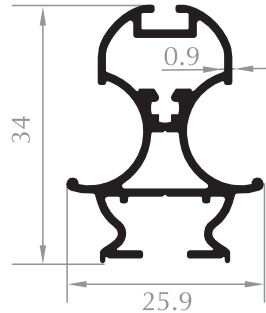

Bella Serisi Bella Series

DIŐ RAY
OUTER RAIL PROFILE
Kod/Code :DK1001
Ađırlık/Weight:0,444 kg/m

IÇ RAY
INNER RAIL PROFILE
Kod/Code :DK1002
Ađırlık/Weight:0,244 kg/m

ASKILIK
HANGER PROFILE
Kod/Code :DK1006
Ađırlık/Weight:0,332 kg/m

KÖŐE DÖNÜŐ PROFILI
CORNER PROFILE
Kod/Code :DK1005
Ađırlık/Weight:0,456 kg/m

UZUN KAPI KARŐILIK
ADAPTER FOR DOOR SASH
Kod/Code :DK1003
Ađırlık/Weight:0,367 kg/m

KISA KAPI KARŐILIK
ADAPTER FOR DOOR SASH
Kod/Code :DK1013
Ađırlık/Weight:0,406 kg/m

ARKA SABİT
BACK FIXING PROFILE
Kod/Code :DK1007
Ađırlık/Weight:0,224 kg/m

ORTA DİKME
VERTICAL PROFILE
Kod/Code :DK1008
Ađırlık/Weight:0,390 kg/m

KÖŐE DİKME
VERTICAL CORNER PROFILE
Kod/Code :DK1009
Ađırlık/Weight:0,418 kg/m

ÖN DİKME
VERTICAL FRONT STRUT
Kod/Code :DK1010
Ađırlık/Weight:0,221 kg/m

ORTA DİKME
MIDDLE PROFILE
Kod/Code :DK1011
Ađırlık/Weight:0,214 kg/m

ARKA DİKME
VERTICAL BACK PROFILE
Kod/Code :DK1012
Ađırlık/Weight:0,202 kg/m