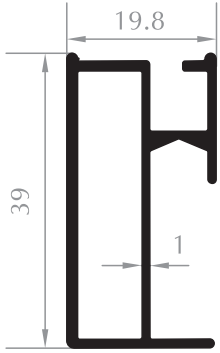

KAMELYA RAY PROFİLİ
RAIL PROFILE
Kod/Code :DK4002
Ağırlık/Weight:0,542 kg/m

KAMELYA ÇİZGİLİ RAY PROFİLİ
RAIL PROFILE
Kod/Code :DK4005
Ağırlık/Weight:0,538 kg/m

KAMELYA CAM DİKME PROFİLİ
VERTICAL PROFILE FOR GLASS
Kod/Code :DK4003
Ağırlık/Weight:0,293 kg/m

KAMELYA ÇİZGİLİ CAM DİKMEĐİ
VERTICAL PROFILE FOR GLASS
Kod/Code :DK4006
Ağırlık/Weight:0,428 kg/m

Pasifik Serisi Pacific Series

U PROFİLİ
U PROFILE

Kod/Code :DK5001
Ağırlık/Weight:0,173 kg/m

ASKILIK PROFİLİ
UPPER HANGER PROFILE

Kod/Code :DK5002
Ağırlık/Weight:0,301 kg/m

DUVAR U
WALL PROFILE

Kod/Code :DK5003
Ağırlık/Weight:0,267 kg/m

İÇ RAY
INNER RAIL PROFILE

Kod/Code :DK5004
Ağırlık/Weight:0,436 kg/m

KÖŞE DÖNÜŞ PROFİLİ
CORNER PROFILE

DUVAR DİKMESİ
WALL PROFILE
Kod/Code :DK2001
Ağırlık/Weight:0,269 kg/m

Ekonomik Seri Economic Serie

RAY PROFİLİ
RAIL PROFILE
Kod/Code :DK4104
Ağırlık/Weight:0,404 kg/m

CAM & DUVAR DİKMESİ
VERTICAL PROFILE FOR GLASS & WALL
Kod/Code :DK4105
Ağırlık/Weight:0,249 kg/m