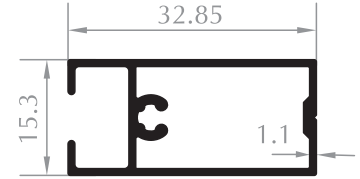

Bella Serisi Bella Series

DIŐ RAY
OUTER RAIL PROFILE
Kod/Code :DK1001
Ađırlık/Weight:0,444 kg/m

IÇ RAY
INNER RAIL PROFILE
Kod/Code :DK1002
Ađırlık/Weight:0,244 kg/m

ASKILIK
HANGER PROFILE
Kod/Code :DK1006
Ađırlık/Weight:0,332 kg/m

KÖŐE DÖNÜŐ PROFILI
CORNER PROFILE
Kod/Code :DK1005
Ađırlık/Weight:0,456 kg/m

UZUN KAPI KARŐILIK
ADAPTER FOR DOOR SASH
Kod/Code :DK1003
Ađırlık/Weight:0,367 kg/m

KISA KAPI KARŐILIK
ADAPTER FOR DOOR SASH
Kod/Code :DK1013
Ađırlık/Weight:0,406 kg/m