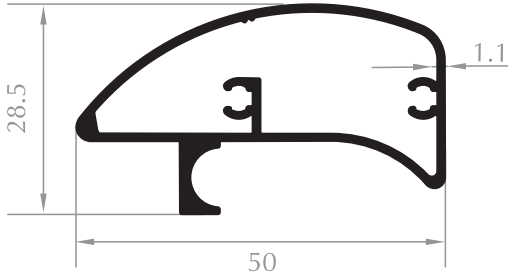

ÖN DİKME
VERTICAL FRONT STRUT
Kod/Code :DK1010
Ađırlık/Weight:0,221 kg/m

ORTA DİKME
MIDDLE PROFILE
Kod/Code :DK1011
Ađırlık/Weight:0,214 kg/m

ARKA DİKME
VERTICAL BACK PROFILE
Kod/Code :DK1012
Ađırlık/Weight:0,202 kg/m

DUVAR DİKME
VERTICAL WALL PROFILE
Kod/Code :DK1004
Ađırlık/Weight:0,280 kg/m

Süperlüks Serisi Superlux Series

LÜKS SERİ DUVAR U
WALL U PROFILE
Kod/Code :DK2001
Ağırlık/Weight:0,269 kg/m

LÜKS SERİ CAM DİKME PROFİLİ
VERTICAL PROFILE FOR GLASS
Kod/Code :DK2002
Ağırlık/Weight:0,366 kg/m

CAM DİKME PROFİLİ
VERTICAL PROFILE FOR GLASS
Kod/Code :DK2006
Ağırlık/Weight:0,436 kg/m

Relax Serisi Relax Series

DUVAR DİKMESİ
VERTICAL WALL PROFILE
Kod/Code :DK3001
Ağırlık/Weight :0,388 kg/m

CAM DİKMESİ
VERTICAL PROFILE FOR GLASS
Kod/Code :DK3002
Ağırlık/Weight :0,574 kg/m