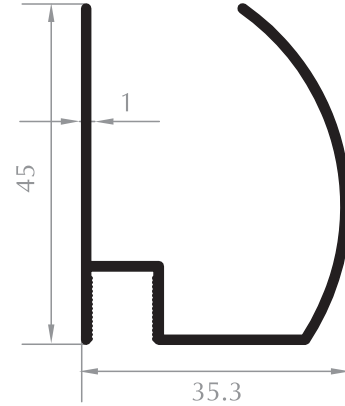

ARKA SABİT
BACK FIXING PROFILE
Kod/Code :DK1007
Ađırlık/Weight:0,224 kg/m

ORTA DİKME
VERTICAL PROFILE
Kod/Code :DK1008
Ađırlık/Weight:0,390 kg/m

KÖŐE DİKME
VERTICAL CORNER PROFILE
Kod/Code :DK1009
Ađırlık/Weight:0,418 kg/m

ÖN DİKME
VERTICAL FRONT STRUT
Kod/Code :DK1010
Ađırlık/Weight:0,221 kg/m

ORTA DİKME
MIDDLE PROFILE
Kod/Code :DK1011
Ađırlık/Weight:0,214 kg/m

ARKA DİKME
VERTICAL BACK PROFILE
Kod/Code :DK1012
Ađırlık/Weight:0,202 kg/m

DUVAR DİKME
VERTICAL WALL PROFILE
Kod/Code :DK1004
Ađırlık/Weight:0,280 kg/m

Süperlüks Serisi Superlux Series

LÜKS SERİ DUVAR U
WALL U PROFILE
Kod/Code :DK2001
Ağırlık/Weight:0,269 kg/m

LÜKS SERİ CAM DİKME PROFİLİ
VERTICAL PROFILE FOR GLASS
Kod/Code :DK2002
Ağırlık/Weight:0,366 kg/m