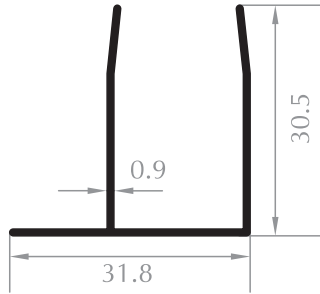

Kamelya Serisi Camellia Series

DUVAR DİKMEĐİ
VERTICAL WALL PROFILE
Kod/Code :DK4004
Ağırlık/Weight:0,221 kg/m