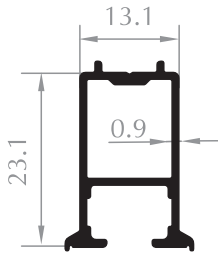

Bella Serisi Bella Series

DIŐ RAY
OUTER RAIL PROFILE
Kod/Code :DK1001
Ađırlık/Weight:0,444 kg/m

IÇ RAY
INNER RAIL PROFILE
Kod/Code :DK1002
Ađırlık/Weight:0,244 kg/m

ASKILIK
HANGER PROFILE
Kod/Code :DK1006
Ađırlık/Weight:0,332 kg/m

KÖŐE DÖNÜŐ PROFILI
CORNER PROFILE
Kod/Code :DK1005
Ađırlık/Weight:0,456 kg/m

UZUN KAPI KARŐILIK
ADAPTER FOR DOOR SASH
Kod/Code :DK1003
Ađırlık/Weight:0,367 kg/m

KISA KAPI KARŐILIK
ADAPTER FOR DOOR SASH
Kod/Code :DK1013
Ađırlık/Weight:0,406 kg/m