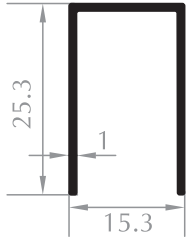

KAMELYA RAY PROFİLİ
RAIL PROFILE
Kod/Code :DK4002
Ağırlık/Weight:0,542 kg/m

KAMELYA ÇİZGİLİ RAY PROFİLİ
RAIL PROFILE
Kod/Code :DK4005
Ağırlık/Weight:0,538 kg/m

KAMELYA CAM DİKME PROFİLİ
VERTICAL PROFILE FOR GLASS
Kod/Code :DK4003
Ağırlık/Weight:0,293 kg/m

KAMELYA ÇİZGİLİ CAM DİKMEĐİ
VERTICAL PROFILE FOR GLASS
Kod/Code :DK4006
Ağırlık/Weight:0,428 kg/m

Pasifik Serisi Pacific Series

U PROFİLİ
U PROFILE

Kod/Code :DK5001
Ağırlık/Weight:0,173 kg/m

ASKILIK PROFİLİ
UPPER HANGER PROFILE

Kod/Code :DK5002
Ağırlık/Weight:0,301 kg/m

DUVAR U
WALL PROFILE

Kod/Code :DK5003
Ağırlık/Weight:0,267 kg/m

İÇ RAY
INNER RAIL PROFILE

Kod/Code :DK5004
Ağırlık/Weight:0,436 kg/m

KÖŞE DÖNÜŞ PROFİLİ
CORNER PROFILE