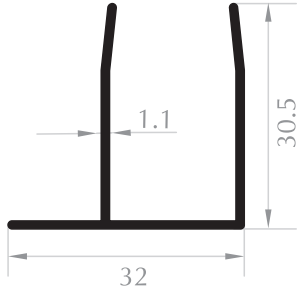

Süperlüks Serisi Superlux Series

LÜKS SERİ DUVAR U
WALL U PROFILE
Kod/Code :DK2001
Ağırlık/Weight:0,269 kg/m