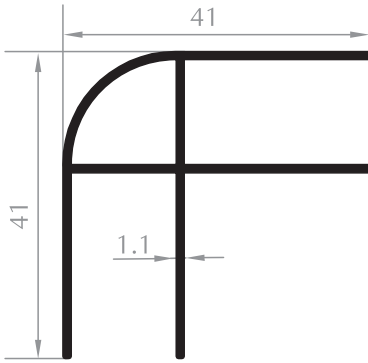

Bella Serisi Bella Series

DIŐ RAY
OUTER RAIL PROFILE
Kod/Code :DK1001
Ađırlık/Weight:0,444 kg/m

IÇ RAY
INNER RAIL PROFILE
Kod/Code :DK1002
Ađırlık/Weight:0,244 kg/m

ASKILIK
HANGER PROFILE
Kod/Code :DK1006
Ađırlık/Weight:0,332 kg/m

KÖŐE DÖNÜŐ PROFILI
CORNER PROFILE
Kod/Code :DK1005
Ađırlık/Weight:0,456 kg/m

UZUN KAPI KARŐILIK
ADAPTER FOR DOOR SASH
Kod/Code :DK1003
Ađırlık/Weight:0,367 kg/m

KISA KAPI KARŐILIK
ADAPTER FOR DOOR SASH
Kod/Code :DK1013
Ađırlık/Weight:0,406 kg/m

ARKA SABİT
BACK FIXING PROFILE
Kod/Code :DK1007
Ađırlık/Weight:0,224 kg/m

ORTA DİKME
VERTICAL PROFILE
Kod/Code :DK1008
Ađırlık/Weight:0,390 kg/m

KÖŐE DİKME
VERTICAL CORNER PROFILE
Kod/Code :DK1009
Ađırlık/Weight:0,418 kg/m