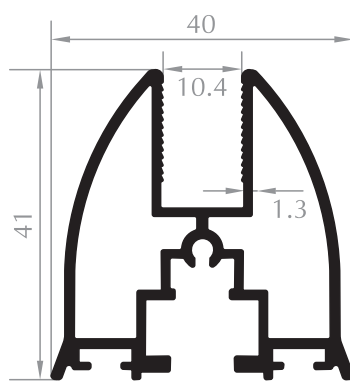

CAM BALKON KASA
FRAME PROFILE
Kod/Code :CB2002
Ağırlık/Weight :1,368 kg/m

CAM BALKON KASA
FRAME PROFILE
Kod/Code :CB2006
Ağırlık/Weight :1,131 kg/m

CAM BALKON KANAT
SASH PROFILE
Kod/Code :CB2004
Ağırlık/Weight :0,919 kg/m

CAM BALKON KANAT
SASH PROFILE
Kod/Code :CB2007
Ağırlık/Weight :0,791 kg/m

YAN DİKME
SIDE VERTICAL
Kod/Code :CB2003
Ağırlık/Weight :0,447 kg/m

DAMLALIK
DROPPER PROFILE
Kod/Code :CB2005
Ağırlık/Weight :0,214 kg/m

DAMLALIK
DROPPER PROFILE
Kod/Code :CB2009
Ağırlık/Weight :0,361 kg/m

YAN DİKME
SIDE VERTICAL
Kod/Code :CB2008
Ağırlık/Weight :0,344 kg/m

Fırtına Serisi Storm Series

CAM BALKON KASA
FRAME PROFILE
Kod/Code :CB1001
Ağırlık/Weight :1,428 kg/m

CAM BALKON KANAT
SASH PROFILE
Kod/Code :CB2010
Ağırlık/Weight :0,791 kg/m

CAM BALKON KANAT
SASH PROFILE
Kod/Code :CB1004
Ağırlık/Weight :0,759 kg/m

YAN DİKME
SIDE VERTICAL
Kod/Code :CB1003
Ağırlık/Weight :0,455 kg/m