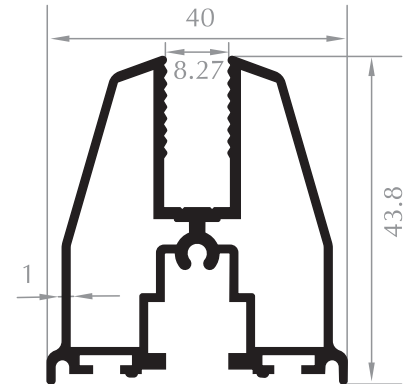

CAM BALKON KANAT
SASH PROFILE
Kod/Code :CB2007
Ağırlık/Weight :0,791 kg/m

YAN DİKME
SIDE VERTICAL
Kod/Code :CB2003
Ağırlık/Weight :0,447 kg/m

DAMLALIK
DROPPER PROFILE
Kod/Code :CB2005
Ağırlık/Weight :0,214 kg/m

DAMLALIK
DROPPER PROFILE
Kod/Code :CB2009
Ağırlık/Weight :0,361 kg/m

YAN DİKME
SIDE VERTICAL
Kod/Code :CB2008
Ağırlık/Weight :0,344 kg/m

Fırtına Serisi Storm Series

CAM BALKON KASA
FRAME PROFILE
Kod/Code :CB1001
Ağırlık/Weight :1,428 kg/m

DAMLALIKLI KASA PROFİLİ
DROPPER FRAME PROFILE
Kod/Code :CB1005
Ağırlık/Weight :1,479 kg/m

DAMLALIKLI KASA PROFİLİ
DROPPER FRAME PROFILE
Kod/Code :CB1006
Ağırlık/Weight :1,135 kg/m

CAM BALKON KANAT
SASH PROFILE
Kod/Code :CB1002
Ağırlık/Weight :0,986 kg/m

CAM BALKON KANAT
SASH PROFILE
Kod/Code :CB2010
Ağırlık/Weight :0,791 kg/m

CAM BALKON KANAT
SASH PROFILE
Kod/Code :CB1004
Ağırlık/Weight :0,759 kg/m

YAN DİKME
SIDE VERTICAL
Kod/Code :CB1003
Ağırlık/Weight :0,455 kg/m