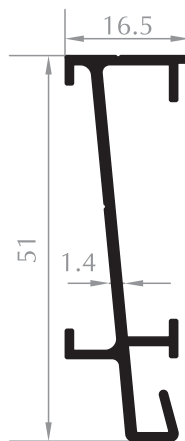

CAM BALKON KASA
FRAME PROFILE
Kod/Code :CB2002
Ağırlık/Weight :1,368 kg/m

CAM BALKON KASA
FRAME PROFILE
Kod/Code :CB2006
Ağırlık/Weight :1,131 kg/m

CAM BALKON KANAT
SASH PROFILE
Kod/Code :CB2004
Ağırlık/Weight :0,919 kg/m

CAM BALKON KANAT
SASH PROFILE
Kod/Code :CB2007
Ağırlık/Weight :0,791 kg/m

YAN DİKME
SIDE VERTICAL
Kod/Code :CB2003
Ağırlık/Weight :0,447 kg/m

DAMLALIK
DROPPER PROFILE
Kod/Code :CB2005
Ağırlık/Weight :0,214 kg/m

DAMLALIK
DROPPER PROFILE
Kod/Code :CB2009
Ağırlık/Weight :0,361 kg/m

YAN DİKME
SIDE VERTICAL
Kod/Code :CB2008
Ağırlık/Weight :0,344 kg/m

Fırtına Serisi Storm Series

CAM BALKON KASA
FRAME PROFILE
Kod/Code :CB1001
Ağırlık/Weight :1,428 kg/m

CAM BALKON KANAT
SASH PROFILE
Kod/Code :CB2010
Ağırlık/Weight :0,791 kg/m

CAM BALKON KANAT
SASH PROFILE
Kod/Code :CB1004
Ağırlık/Weight :0,759 kg/m

YAN DİKME
SIDE VERTICAL
Kod/Code :CB1003
Ağırlık/Weight :0,455 kg/m