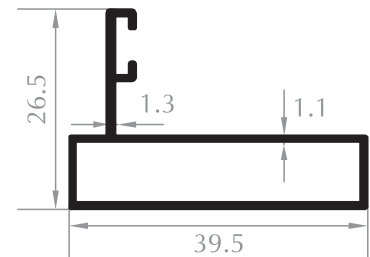

CAM BALKON KASA
FRAME PROFILE
Kod/Code :CB2002
Ağırlık/Weight :1,368 kg/m

CAM BALKON KASA
FRAME PROFILE
Kod/Code :CB2006
Ağırlık/Weight :1,131 kg/m

CAM BALKON KANAT
SASH PROFILE
Kod/Code :CB2004
Ağırlık/Weight :0,919 kg/m

CAM BALKON KANAT
SASH PROFILE
Kod/Code :CB2007
Ağırlık/Weight :0,791 kg/m

YAN DİKME
SIDE VERTICAL
Kod/Code :CB2003
Ağırlık/Weight :0,447 kg/m

DAMLALIK
DROPPER PROFILE
Kod/Code :CB2005
Ağırlık/Weight :0,214 kg/m

DAMLALIK
DROPPER PROFILE
Kod/Code :CB2009
Ağırlık/Weight :0,361 kg/m

YAN DİKME
SIDE VERTICAL
Kod/Code :CB2008
Ağırlık/Weight :0,344 kg/m

Fırtına Serisi Storm Series

CAM BALKON KASA
FRAME PROFILE
Kod/Code :CB1001
Ağırlık/Weight :1,428 kg/m

CAM BALKON KANAT
SASH PROFILE
Kod/Code :CB2010
Ağırlık/Weight :0,791 kg/m

CAM BALKON KANAT
SASH PROFILE
Kod/Code :CB1004
Ağırlık/Weight :0,759 kg/m

YAN DİKME
SIDE VERTICAL
Kod/Code :CB1003
Ağırlık/Weight :0,455 kg/m