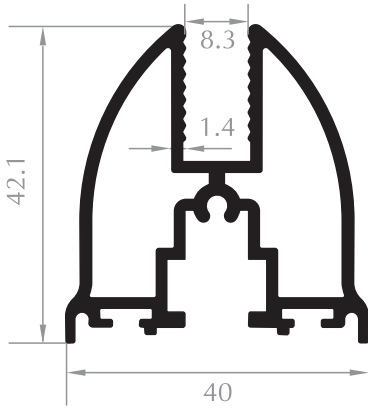

CAM BALKON KASA
FRAME PROFILE
Kod/Code :CB2002
Ağırlık/Weight :1,368 kg/m

CAM BALKON KASA
FRAME PROFILE
Kod/Code :CB2006
Ağırlık/Weight :1,131 kg/m

CAM BALKON KANAT
SASH PROFILE
Kod/Code :CB2004
Ağırlık/Weight :0,919 kg/m

CAM BALKON KANAT
SASH PROFILE
Kod/Code :CB2007
Ağırlık/Weight :0,791 kg/m

YAN DİKME
SIDE VERTICAL
Kod/Code :CB2003
Ağırlık/Weight :0,447 kg/m

DAMLALIK
DROPPER PROFILE
Kod/Code :CB2005
Ağırlık/Weight :0,214 kg/m

DAMLALIK
DROPPER PROFILE
Kod/Code :CB2009
Ağırlık/Weight :0,361 kg/m

YAN DİKME
SIDE VERTICAL
Kod/Code :CB2008
Ağırlık/Weight :0,344 kg/m

Fırtına Serisi Storm Series

CAM BALKON KASA
FRAME PROFILE
Kod/Code :CB1001
Ağırlık/Weight :1,428 kg/m

CAM BALKON KANAT
SASH PROFILE
Kod/Code :CB2010
Ağırlık/Weight :0,791 kg/m

CAM BALKON KANAT
SASH PROFILE
Kod/Code :CB1004
Ağırlık/Weight :0,759 kg/m

YAN DİKME
SIDE VERTICAL
Kod/Code :CB1003
Ağırlık/Weight :0,455 kg/m