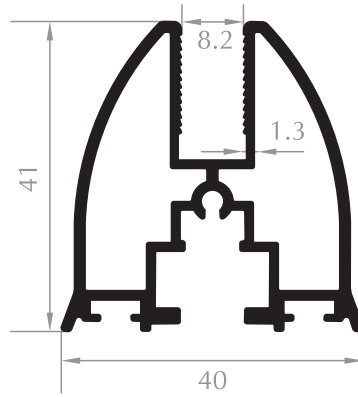

Aldom
G R O U P

Cam Balkon Profilleri Glass Gallery Profiles

Gold Serisi Gold Series
Firtına Serisi Storm Series
Özel Seri Special Serie
Cemre Serisi Cemre Series

Gold Serisi Gold Series

DAMLALIKLI KASA PROFİL
DROPPER FRAME PROFILE
Kod/Code :CB2001
Ağırlık/Weight :1,555 kg/m

CAM BALKON KASA
FRAME PROFILE
Kod/Code :CB2002
Ağırlık/Weight :1,368 kg/m

CAM BALKON KASA
FRAME PROFILE
Kod/Code :CB2006
Ağırlık/Weight :1,131 kg/m

CAM BALKON KANAT
SASH PROFILE
Kod/Code :CB2004
Ağırlık/Weight :0,919 kg/m

CAM BALKON KANAT
SASH PROFILE
Kod/Code :CB2007
Ağırlık/Weight :0,791 kg/m

YAN DİKME
SIDE VERTICAL
Kod/Code :CB2003
Ağırlık/Weight :0,447 kg/m

DAMLALIK
DROPPER PROFILE
Kod/Code :CB2005
Ağırlık/Weight :0,214 kg/m

CAM BALKON KANAT
SASH PROFILE
Kod/Code :CB2010
Ağırlık/Weight :0,791 kg/m

CAM BALKON KANAT
SASH PROFILE
Kod/Code :CB1004
Ağırlık/Weight :0,759 kg/m

YAN DİKME
SIDE VERTICAL
Kod/Code :CB1003
Ağırlık/Weight :0,455 kg/m