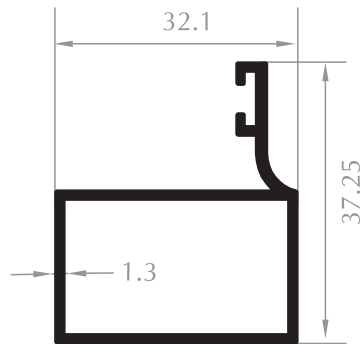

DAMLALIKLI KASA PROFİLİ
DROPPER FRAME PROFILE
Kod/Code :CB1005
Ağırlık/Weight :1,479 kg/m

DAMLALIKLI KASA PROFİLİ
DROPPER FRAME PROFILE
Kod/Code :CB1006
Ağırlık/Weight :1,135 kg/m

CAM BALKON KANAT
SASH PROFILE
Kod/Code :CB1002
Ağırlık/Weight :0,986 kg/m

CAM BALKON KANAT
SASH PROFILE
Kod/Code :CB2010
Ağırlık/Weight :0,791 kg/m

CAM BALKON KANAT
SASH PROFILE
Kod/Code :CB1004
Ağırlık/Weight :0,759 kg/m

YAN DİKME
SIDE VERTICAL
Kod/Code :CB1003
Ağırlık/Weight :0,455 kg/m