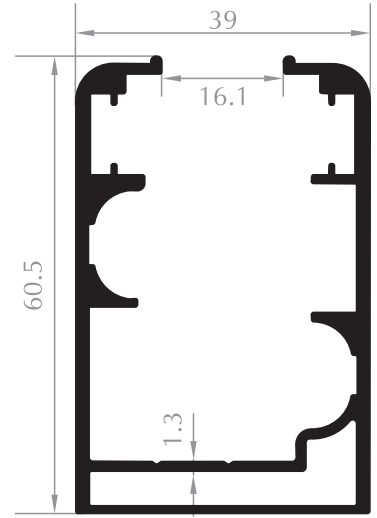

CAM BALKON KASA
FRAME PROFILE
Kod/Code :CB2002
Ağırlık/Weight :1,368 kg/m

CAM BALKON KASA
FRAME PROFILE
Kod/Code :CB2006
Ağırlık/Weight :1,131 kg/m

CAM BALKON KANAT
SASH PROFILE
Kod/Code :CB2004
Ağırlık/Weight :0,919 kg/m

CAM BALKON KANAT
SASH PROFILE
Kod/Code :CB2007
Ağırlık/Weight :0,791 kg/m

YAN DİKME
SIDE VERTICAL
Kod/Code :CB2003
Ağırlık/Weight :0,447 kg/m

DAMLALIK
DROPPER PROFILE
Kod/Code :CB2005
Ağırlık/Weight :0,214 kg/m

DAMLALIK
DROPPER PROFILE
Kod/Code :CB2009
Ağırlık/Weight :0,361 kg/m

YAN DİKME
SIDE VERTICAL
Kod/Code :CB2008
Ağırlık/Weight :0,344 kg/m

Fırtına Serisi Storm Series

CAM BALKON KASA
FRAME PROFILE
Kod/Code :CB1001
Ağırlık/Weight :1,428 kg/m

CAM BALKON KANAT
SASH PROFILE
Kod/Code :CB2010
Ağırlık/Weight :0,791 kg/m

CAM BALKON KANAT
SASH PROFILE
Kod/Code :CB1004
Ağırlık/Weight :0,759 kg/m

YAN DİKME
SIDE VERTICAL
Kod/Code :CB1003
Ağırlık/Weight :0,455 kg/m