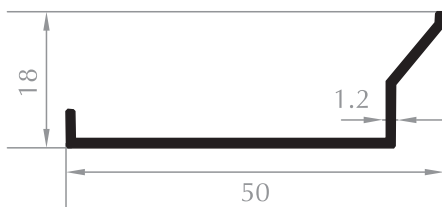

CAM BALKON KASA
FRAME PROFILE
Kod/Code :CB2002
Ağırlık/Weight :1,368 kg/m

CAM BALKON KASA
FRAME PROFILE
Kod/Code :CB2006
Ağırlık/Weight :1,131 kg/m

CAM BALKON KANAT
SASH PROFILE
Kod/Code :CB2004
Ağırlık/Weight :0,919 kg/m

CAM BALKON KANAT
SASH PROFILE
Kod/Code :CB2007
Ağırlık/Weight :0,791 kg/m

YAN DİKME
SIDE VERTICAL
Kod/Code :CB2003
Ağırlık/Weight :0,447 kg/m

DAMLALIK
DROPPER PROFILE
Kod/Code :CB2005
Ağırlık/Weight :0,214 kg/m