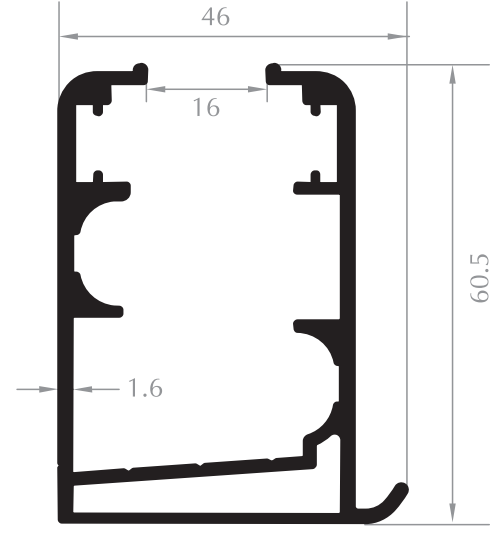

DAMLALIKLI KASA PROFİLİ
DROPPER FRAME PROFILE
Kod/Code :CB1006
Ağırlık/Weight :1,135 kg/m