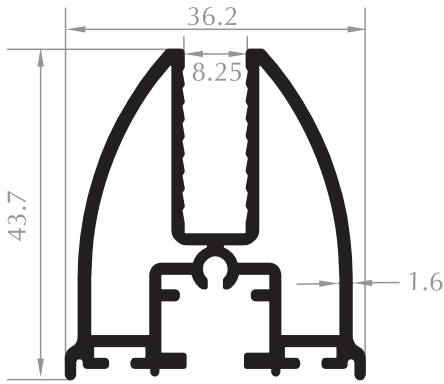

CAM BALKON KANAT
SASH PROFILE
Kod/Code :CB1002
Ağırlık/Weight :0,986 kg/m