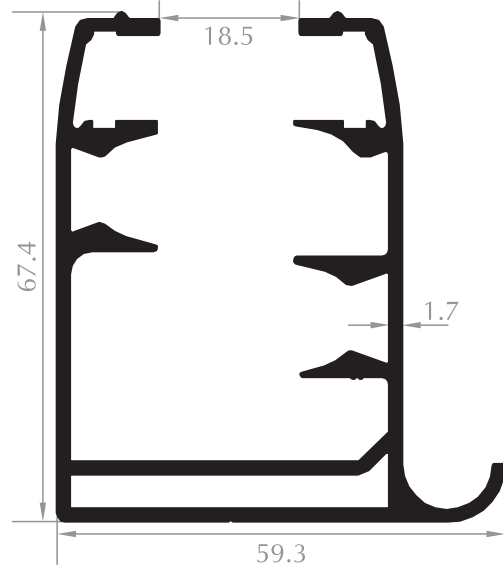

CAM BALKON KANAT
SASH PROFILE
Kod/Code :CB2007
Ağırlık/Weight :0,791 kg/m

YAN DİKME
SIDE VERTICAL
Kod/Code :CB2003
Ağırlık/Weight :0,447 kg/m

DAMLALIK
DROPPER PROFILE
Kod/Code :CB2005
Ağırlık/Weight :0,214 kg/m

DAMLALIKLI KASA PROFİLİ
DROPPER FRAME PROFILE
Kod/Code :CB1005
Ağırlık/Weight :1,479 kg/m

DAMLALIKLI KASA PROFİLİ
DROPPER FRAME PROFILE
Kod/Code :CB1006
Ağırlık/Weight :1,135 kg/m

CAM BALKON KANAT
SASH PROFILE
Kod/Code :CB1002
Ağırlık/Weight :0,986 kg/m

CAM BALKON KANAT
SASH PROFILE
Kod/Code :CB2010
Ağırlık/Weight :0,791 kg/m

CAM BALKON KANAT
SASH PROFILE
Kod/Code :CB1004
Ağırlık/Weight :0,759 kg/m

YAN DİKME
SIDE VERTICAL
Kod/Code :CB1003
Ağırlık/Weight :0,455 kg/m

Özel Seri Special Series

CAM BALKON KASA
FRAME PROFILE
Kod/Code :CB3001
Ağırlık/Weight :1,447 kg/m

DAMLALIKLI CAM BALKON
DROPPER FRAME PROFILE
Kod/Code :CB3006
Ağırlık/Weight :1,617 kg/m

BÜYÜK H PROFİLİ
H PROFILE
Kod/Code :CB3004
Ağırlık/Weight :0,226 kg/m