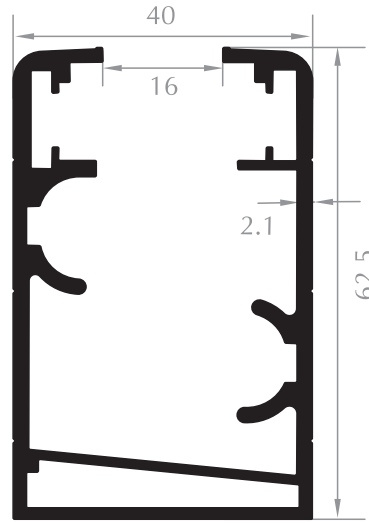

CAM BALKON KASA
FRAME PROFILE
Kod/Code :CB2002
Ağırlık/Weight :1,368 kg/m

CAM BALKON KASA
FRAME PROFILE
Kod/Code :CB2006
Ağırlık/Weight :1,131 kg/m

CAM BALKON KANAT
SASH PROFILE
Kod/Code :CB2004
Ağırlık/Weight :0,919 kg/m

CAM BALKON KANAT
SASH PROFILE
Kod/Code :CB2007
Ağırlık/Weight :0,791 kg/m

YAN DİKME
SIDE VERTICAL
Kod/Code :CB2003
Ağırlık/Weight :0,447 kg/m

DAMLALIK
DROPPER PROFILE
Kod/Code :CB2005
Ağırlık/Weight :0,214 kg/m