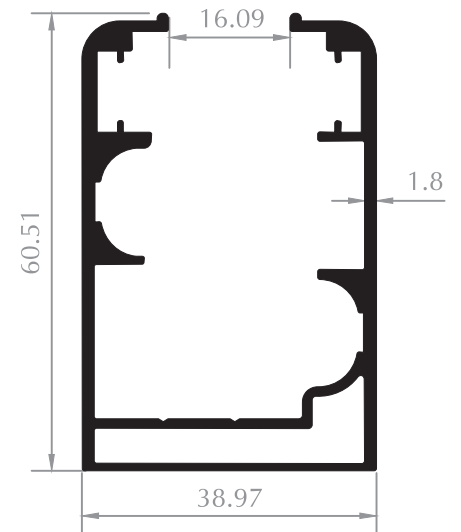

CAM BALKON KASA
FRAME PROFILE
Kod/Code :CB2002
Ağırlık/Weight :1,368 kg/m

CAM BALKON KASA
FRAME PROFILE
Kod/Code :CB2006
Ağırlık/Weight :1,131 kg/m

CAM BALKON KANAT
SASH PROFILE
Kod/Code :CB2004
Ağırlık/Weight :0,919 kg/m

CAM BALKON KANAT
SASH PROFILE
Kod/Code :CB3002
Ağırlık/Weight :0,751 kg/m

H PROFİLİ
H PROFILE
Kod/Code :CB3012
Ağırlık/Weight :0,183 kg/m

YAN DİKME
SIDE VERTICAL
Kod/Code :CB3003
Ağırlık/Weight :0,480 kg/m

CAM BALKON KASA
FRAME PROFILE
Kod/Code :CB3009
Ağırlık/Weight: 1,069 kg/m

CAM BALKON KASA
FRAME PROFILE
Kod/Code :CB3010
Ağırlık/Weight: 1,265 kg/m

CAM BALKON KASA
SASH PROFILE
Kod/Code :CB3011
Ağırlık/Weight: 0,755 kg/m

CAM PROFILI
GLASS PROFILE
Kod/Code :CB3013
Ağırlık/Weight: 0,125 kg/m

CAM BALKON KASA PROFİLİ
FRAME PROFILE
Kod/Code :CB3025
Ağırlık/Weight: 1.396 kg/m

DAMLALIKLI CAM BALKON
DROPPER FRAME PROFILE
Kod/Code :CB3029
Ağırlık/Weight: 1,336 kg/m