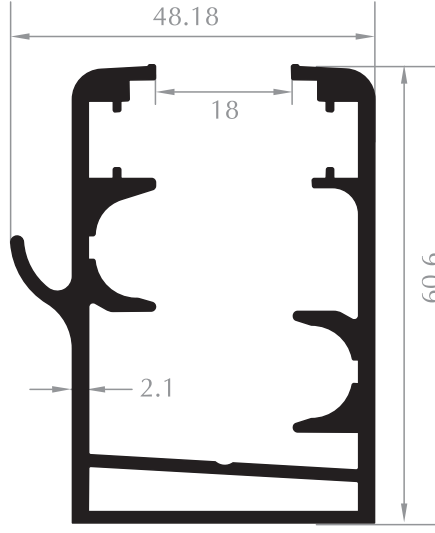

CAM BALKON KASA
FRAME PROFILE
Kod/Code :CB2002
Ağırlık/Weight :1,368 kg/m

CAM BALKON KASA
FRAME PROFILE
Kod/Code :CB2006
Ağırlık/Weight :1,131 kg/m

CAM BALKON KANAT
SASH PROFILE
Kod/Code :CB2004
Ağırlık/Weight :0,919 kg/m

CAM BALKON KANAT
SASH PROFILE
Kod/Code :CB2007
Ağırlık/Weight :0,791 kg/m

YAN DİKME
SIDE VERTICAL
Kod/Code :CB2003
Ağırlık/Weight :0,447 kg/m

DAMLALIK
DROPPER PROFILE
Kod/Code :CB2005
Ağırlık/Weight :0,214 kg/m

DAMLALIK
DROPPER PROFILE
Kod/Code :CB2009
Ağırlık/Weight :0,361 kg/m

YAN DİKME
SIDE VERTICAL
Kod/Code :CB2008
Ağırlık/Weight :0,344 kg/m

Fırtına Serisi Storm Series

CAM BALKON KASA
FRAME PROFILE
Kod/Code :CB1001
Ağırlık/Weight :1,428 kg/m

CAM BALKON KANAT
SASH PROFILE
Kod/Code :CB2010
Ağırlık/Weight :0,791 kg/m

CAM BALKON KANAT
SASH PROFILE
Kod/Code :CB1004
Ağırlık/Weight :0,759 kg/m

YAN DİKME
SIDE VERTICAL
Kod/Code :CB1003
Ağırlık/Weight :0,455 kg/m