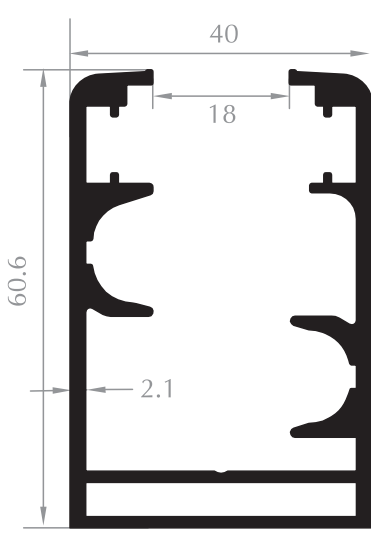

CAM BALKON KASA
FRAME PROFILE
Kod/Code :CB2002
Ağırlık/Weight :1,368 kg/m

CAM BALKON KASA
FRAME PROFILE
Kod/Code :CB2006
Ağırlık/Weight :1,131 kg/m

CAM BALKON KANAT
SASH PROFILE
Kod/Code :CB2004
Ağırlık/Weight :0,919 kg/m

CAM BALKON KANAT
SASH PROFILE
Kod/Code :CB2007
Ağırlık/Weight :0,791 kg/m

YAN DİKME
SIDE VERTICAL
Kod/Code :CB2003
Ağırlık/Weight :0,447 kg/m

DAMLALIK
DROPPER PROFILE
Kod/Code :CB2005
Ağırlık/Weight :0,214 kg/m

DAMLALIK
DROPPER PROFILE
Kod/Code :CB2009
Ağırlık/Weight :0,361 kg/m

YAN DİKME
SIDE VERTICAL
Kod/Code :CB2008
Ağırlık/Weight :0,344 kg/m

Fırtına Serisi Storm Series

CAM BALKON KASA
FRAME PROFILE
Kod/Code :CB1001
Ağırlık/Weight :1,428 kg/m

CAM BALKON KANAT
SASH PROFILE
Kod/Code :CB2010
Ağırlık/Weight :0,791 kg/m

CAM BALKON KANAT
SASH PROFILE
Kod/Code :CB1004
Ağırlık/Weight :0,759 kg/m

YAN DİKME
SIDE VERTICAL
Kod/Code :CB1003
Ağırlık/Weight :0,455 kg/m