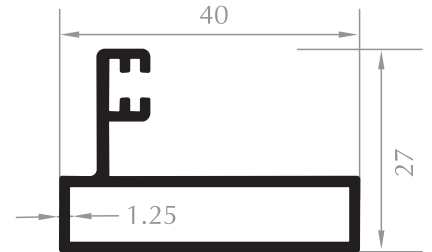

CAM BALKON KASA
FRAME PROFILE
Kod/Code :CB2002
Ağırlık/Weight :1,368 kg/m

CAM BALKON KASA
FRAME PROFILE
Kod/Code :CB2006
Ağırlık/Weight :1,131 kg/m

CAM BALKON KANAT
SASH PROFILE
Kod/Code :CB2004
Ağırlık/Weight :0,919 kg/m

CAM BALKON KANAT
SASH PROFILE
Kod/Code :CB2007
Ağırlık/Weight :0,791 kg/m

YAN DİKME
SIDE VERTICAL
Kod/Code :CB2003
Ağırlık/Weight :0,447 kg/m

DAMLALIK
DROPPER PROFILE
Kod/Code :CB2005
Ağırlık/Weight :0,214 kg/m