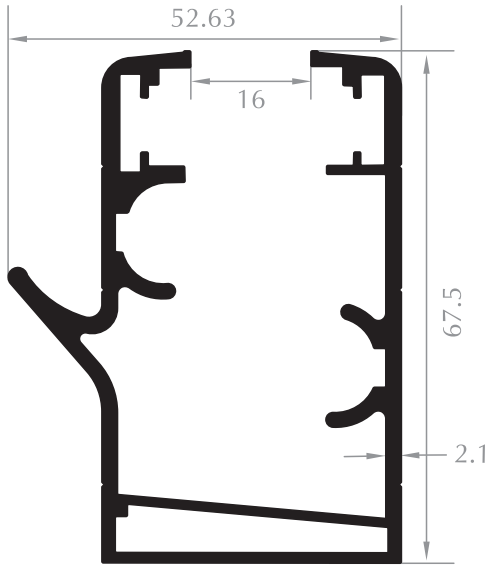

Gold Serisi Gold Series

DAMLALIKLI KASA PROFİL
DROPPER FRAME PROFILE
Kod/Code :CB2001
Ağırlık/Weight :1,555 kg/m