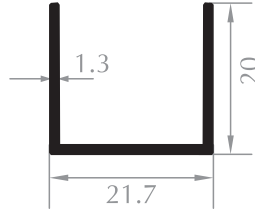

ETEK PROFİLİ
KICK PLATE PROFILE
Kod/Code : DO1015
Ağırlık/Weight: 1,420 kg/m

ETEK PROFİLİ
KICK PLATE PROFILE
Kod/Code : DO1012
Ağırlık/Weight: 1,943 kg/m

KÖŞE DÖNÜŞ PROFİLİ
CORNER PROFILE
Kod/Code : DO1013
Ağırlık/Weight: 1,080 kg/m

H PROFİLİ
H PROFILE

Kod/Code : ST5001
Ağırlık/Weight : 0,254 kg/m

U PROFİLİ
U PROFILE

Kod/Code : DO1023
Ağırlık/Weight : 0,209 kg/m

U PROFİLİ
U PROFILE

Kod/Code : DO1024
Ağırlık/Weight : 0,134 kg/m

F PROFİLİ
F PROFILE